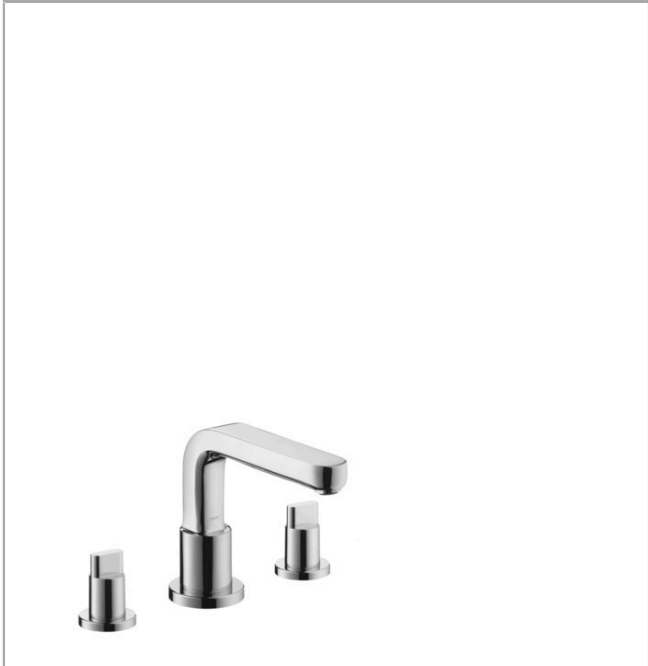

Metris S
3-Hole Roman Tub Set Trim with Full Handles
 Finish: **chrome** Part no. : **31436001**

Description

Item details

List Price \$ 887.00

Compliance / Sustainability

Product image

Scale drawing

Metris S
3-Hole Roman Tub Set Trim with Full Handles
 Finish: **chrome** Part no. : **31436001**

Exploded drawing

Year of production: >04/07

Metris S

3-Hole Roman Tub Set Trim with Full Handles

Finish: **chrome** Part no. : **31436001**

Spare parts list

Year of production: >04/07

Pos.	Description	Part no.	Price	PU
1	spout cpl.	31095000	-	1
2	hollow set screw M6x6	97660000	-	1
3	aerator M24x1 (25 l/min)	13956000	-	1
4	escutcheon Ø 70 mm	97779000	-	1
5	adapter for spout	88512000	-	1
6	handle	31097000	-	1
7	handle	31096000	-	1
8	handle fixing set	94184000	-	1
9	escutcheon	31098000	-	1
a	base body	06607000	-	1
b	O-ring 58x3	98202000	-	1