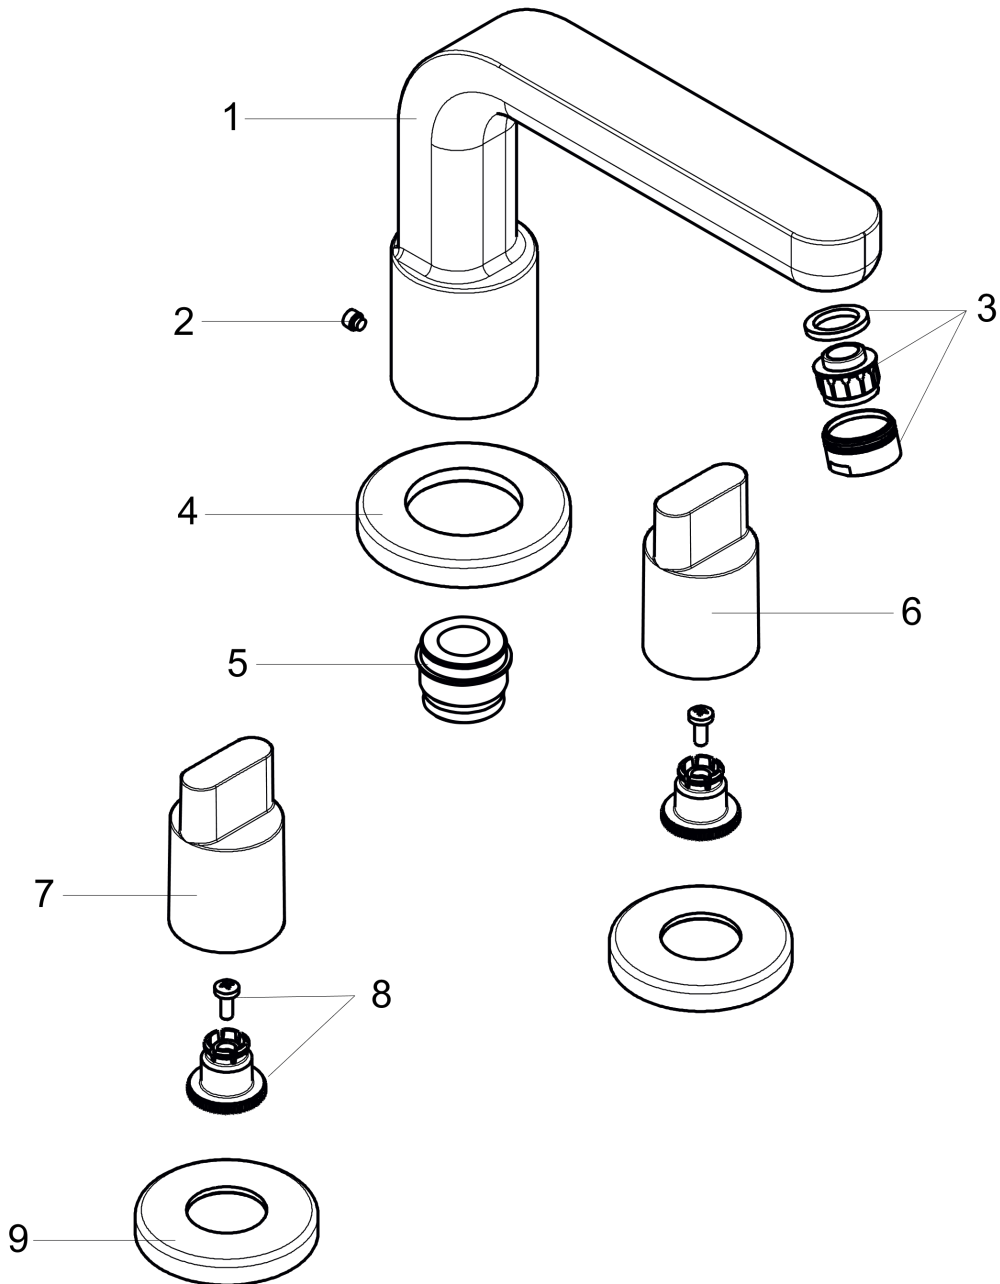

Metris S
3-Hole Roman Tub Set Trim with Full Handles
 Finish: **chrome** Part no. : **31436001**

Description

Item details

List Price \$ 887.00

Compliance / Sustainability

Product image

Scale drawing

Metris S
3-Hole Roman Tub Set Trim with Full Handles
 Finish: **chrome** Part no. : **31436001**

Exploded drawing

Year of production: >04/07

Metris S

3-Hole Roman Tub Set Trim with Full Handles

Finish: **chrome** Part no. : **31436001**

Spare parts list

Year of production: >04/07

Pos.	Description	Part no.	Price	PU
1	spout cpl.	31095000	-	1
2	hollow set screw M6x6	97660000	-	1
3	aerator M24x1 (25 l/min)	13956000	-	1
4	escutcheon Ø 70 mm	97779000	-	1
5	adapter for spout	88512000	-	1
6	handle	31097000	-	1
7	handle	31096000	-	1
8	handle fixing set	94184000	-	1
9	escutcheon	31098000	-	1
a	base body	06607000	-	1
b	O-ring 58x3	98202000	-	1