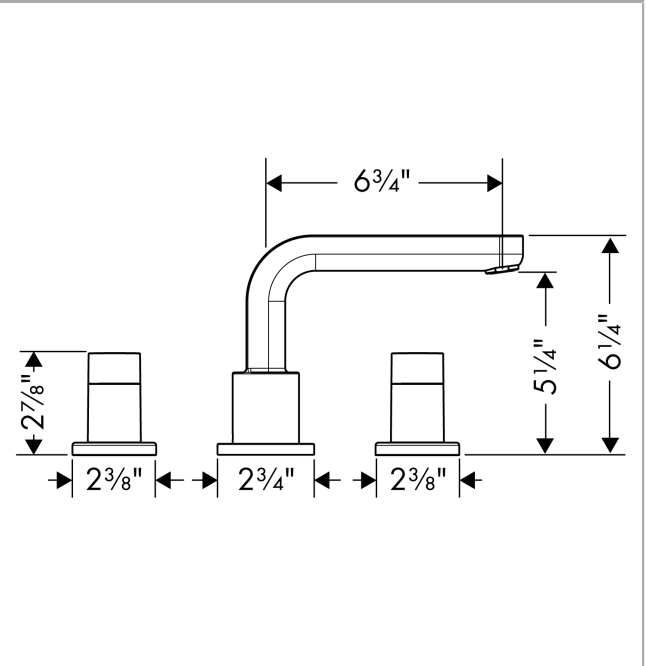

Metris S
3-Hole Roman Tub Set Trim with Full Handles
 Finish: **chrome** Part no. : **31436001**

Description

Item details

List Price \$ 887.00

Compliance / Sustainability

Product image

Scale drawing

Metris S
3-Hole Roman Tub Set Trim with Full Handles
 Finish: **chrome** Part no. : **31436001**

Exploded drawing

Year of production: >04/07

Metris S

3-Hole Roman Tub Set Trim with Full Handles

Finish: **chrome** Part no. : **31436001**

Spare parts list

Year of production: >04/07

Pos.	Description	Part no.	Price	PU
1	spout cpl.	31095000	-	1
2	hollow set screw M6x6	97660000	-	1
3	aerator M24x1 (25 l/min)	13956000	-	1
4	escutcheon Ø 70 mm	97779000	-	1
5	adapter for spout	88512000	-	1
6	handle	31097000	-	1
7	handle	31096000	-	1
8	handle fixing set	94184000	-	1
9	escutcheon	31098000	-	1
a	base body	06607000	-	1
b	O-ring 58x3	98202000	-	1