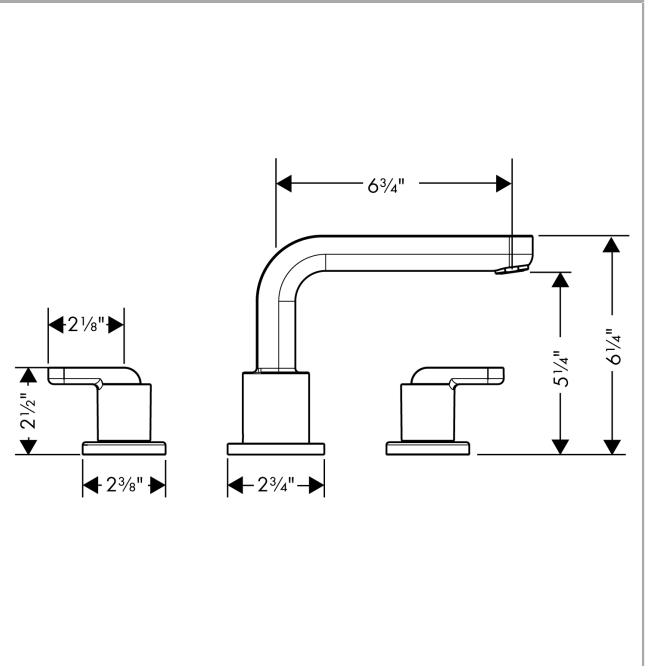

Metris S
3-Hole Roman Tub Set Trim with Lever Handles
 Finish: **chrome** Part no. : **31438001**

Description

Item details

List Price \$ 887.00

Compliance / Sustainability

Product image

Scale drawing

Metris S
3-Hole Roman Tub Set Trim with Lever Handles
 Finish: **chrome** Part no. : **31438001**

Exploded drawing

Year of production: >04/07

Metris S

3-Hole Roman Tub Set Trim with Lever Handles

Finish: **chrome** Part no. : **31438001**

Spare parts list

Year of production: >04/07

Pos.	Description	Part no.	Price	PU
1	spout cpl.	31095000	-	1
2	aerator M24x1 (25 l/min)	13956000	-	1
3	hollow set screw M6x6	97660000	-	1
4	escutcheon Ø 70 mm	97779000	-	1
5	adapter for spout	88512000	-	1
6	handle	31105000	-	1
7	handle	31106000	-	1
8	handle fixing set	94184000	-	1
9	escutcheon	31098000	-	1
a	base body	06607000	-	1
b	O-ring 58x3	98202000	-	1