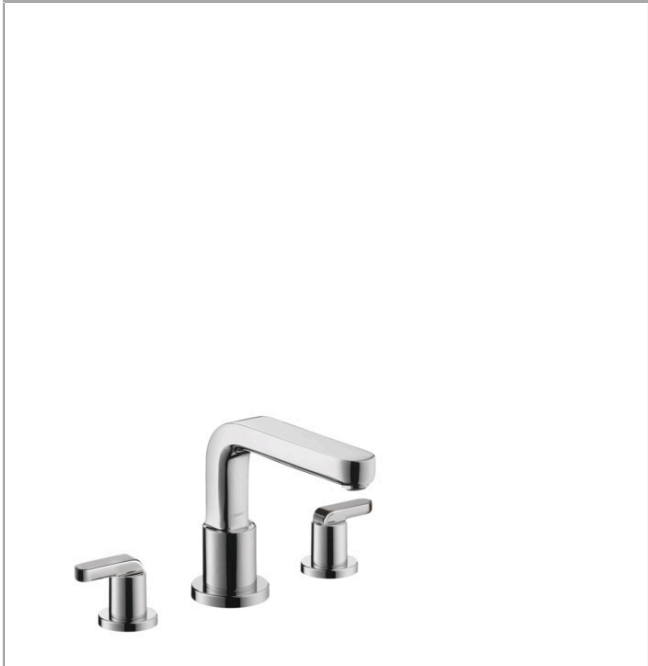

Metris S
3-Hole Roman Tub Set Trim with Lever Handles
 Finish: **chrome** Part no. : **31438001**

Description

Item details

List Price \$ 887.00

Compliance / Sustainability

Product image

Scale drawing

Metris S
3-Hole Roman Tub Set Trim with Lever Handles
 Finish: **chrome** Part no. : **31438001**

Exploded drawing

Year of production: >04/07

Metris S

3-Hole Roman Tub Set Trim with Lever Handles

Finish: **chrome** Part no. : **31438001**

Spare parts list

Year of production: >04/07

Pos.	Description	Part no.	Price	PU
1	spout cpl.	31095000	-	1
2	aerator M24x1 (25 l/min)	13956000	-	1
3	hollow set screw M6x6	97660000	-	1
4	escutcheon Ø 70 mm	97779000	-	1
5	adapter for spout	88512000	-	1
6	handle	31105000	-	1
7	handle	31106000	-	1
8	handle fixing set	94184000	-	1
9	escutcheon	31098000	-	1
a	base body	06607000	-	1
b	O-ring 58x3	98202000	-	1