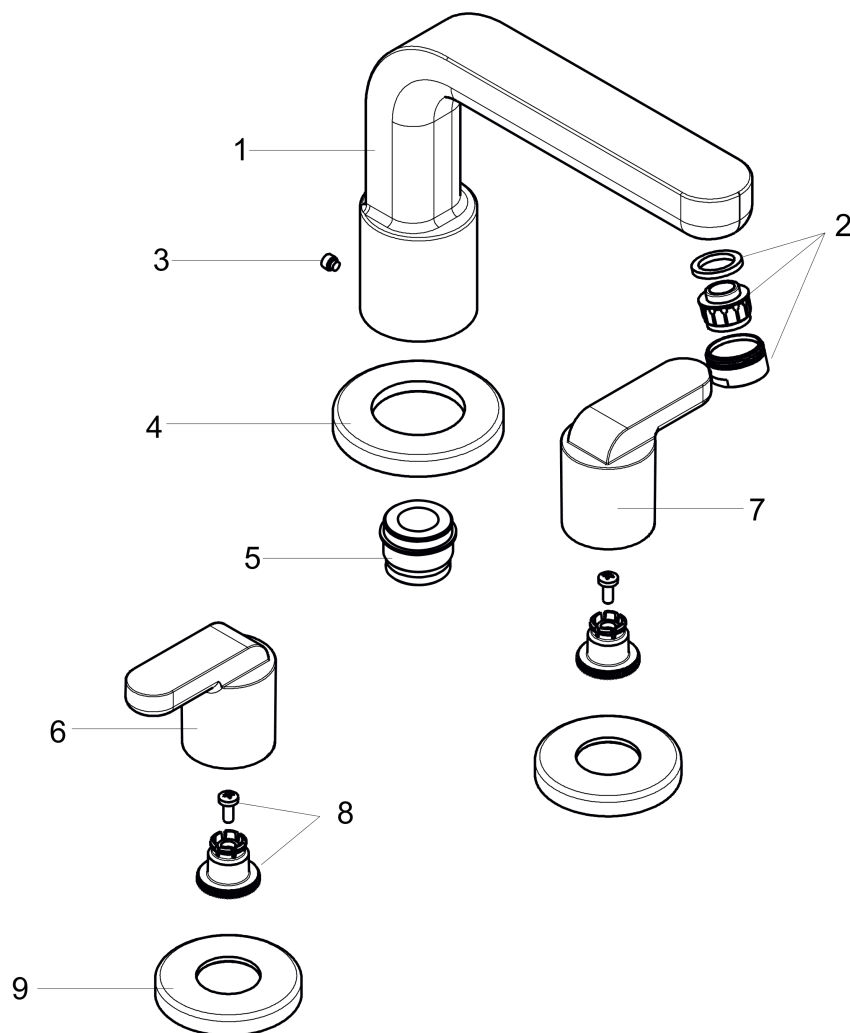

Metris S
3-Hole Roman Tub Set Trim with Lever Handles
 Finish: **chrome** Part no. : **31438001**

Description

Item details

List Price \$ 887.00

Compliance / Sustainability

Product image

Scale drawing

Metris S
3-Hole Roman Tub Set Trim with Lever Handles
 Finish: **chrome** Part no. : **31438001**

Exploded drawing

Year of production: >04/07

Metris S

3-Hole Roman Tub Set Trim with Lever Handles

Finish: **chrome** Part no. : **31438001**

Spare parts list

Year of production: >04/07

Pos.	Description	Part no.	Price	PU
1	spout cpl.	31095000	-	1
2	aerator M24x1 (25 l/min)	13956000	-	1
3	hollow set screw M6x6	97660000	-	1
4	escutcheon Ø 70 mm	97779000	-	1
5	adapter for spout	88512000	-	1
6	handle	31105000	-	1
7	handle	31106000	-	1
8	handle fixing set	94184000	-	1
9	escutcheon	31098000	-	1
a	base body	06607000	-	1
b	O-ring 58x3	98202000	-	1