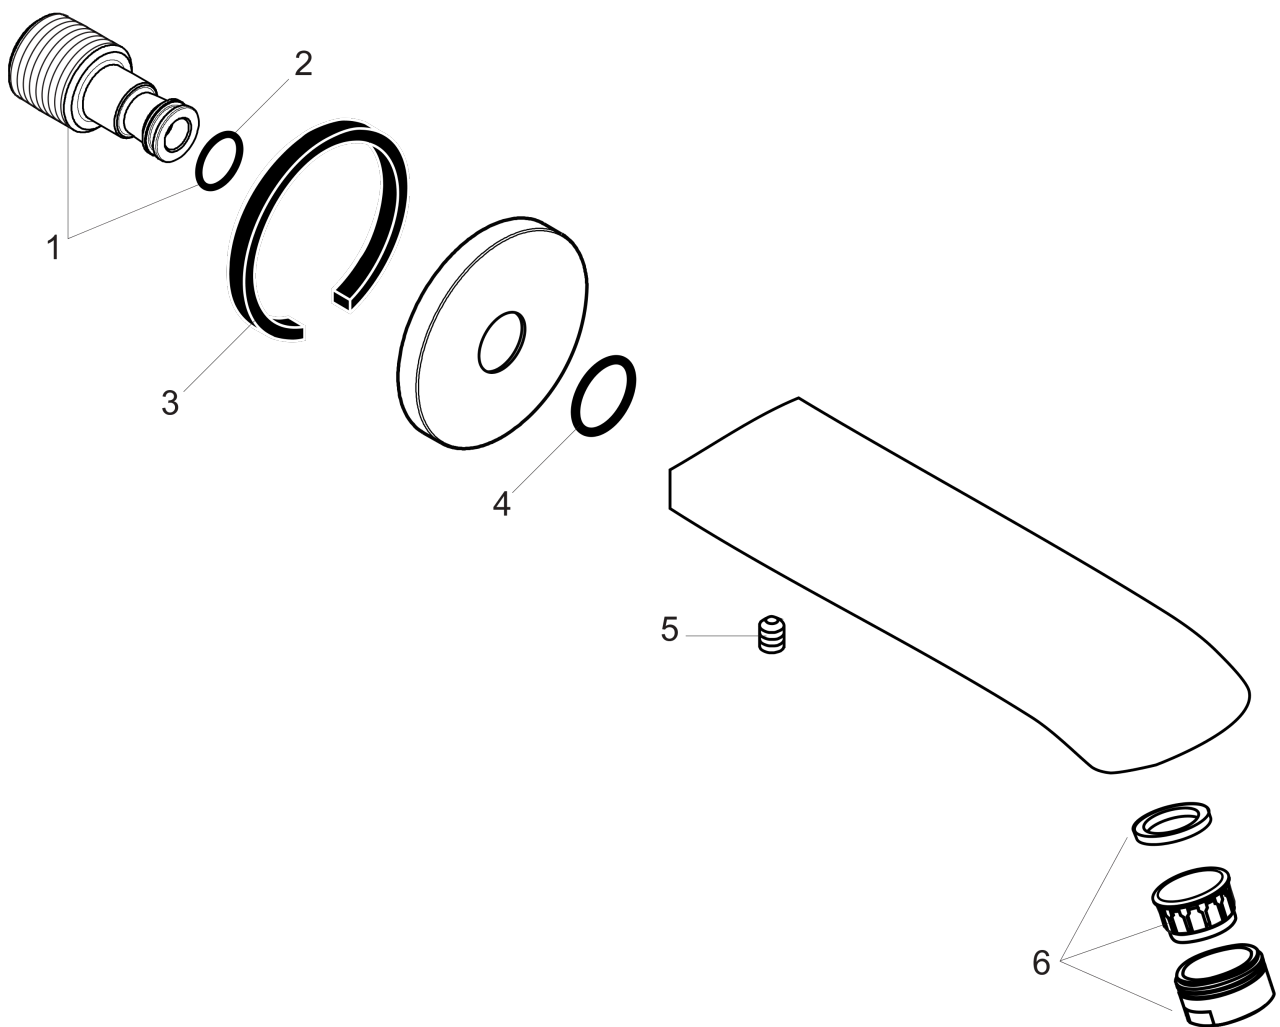

**Metris**  
**Tub Spout**  
 Finish: **chrome**    Part no. : **31494001**

**Description**

**Features**

- Solid Brass
- Includes: 1/2" female and 3/4" male adaptor

**Item details**

List Price \$ 216.00

**Compliance / Sustainability**

**Product image**

**Scale drawing**

**Metris**  
**Tub Spout**  
Finish: **chrome**    Part no. : **31494001**

Exploded drawing

Year of production: >07/11

**Metris**

**Tub Spout**

Finish: **chrome** Part no. : **31494001**

**Spare parts list**

Year of production: >07/11

Pos.	Description	Part no.	Price	PU
1	connecting thread	95658001	-	1
2	O-ring 16x2,5	98134000	-	1
3	seal	97530000	-	1
4	O-ring 20x1,5	98197000	-	1
5	hollow set screw M6x6	97660000	-	1
6	aerator M24x1 (30 l/min)	96512000	-	1