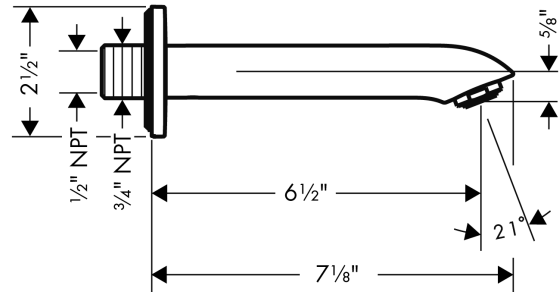

**Metris**  
**Tub Spout**  
 Finish: **chrome**    Part no. : **31494001**

**Description**

**Features**

- Solid Brass
- Includes: 1/2" female and 3/4" male adaptor

**Item details**

List Price \$ 216.00

**Compliance / Sustainability**

**Product image**

**Scale drawing**

**Metris**  
**Tub Spout**  
Finish: **chrome**    Part no. : **31494001**

Exploded drawing

Year of production: >07/11

**Metris**

**Tub Spout**

Finish: **chrome** Part no. : **31494001**

**Spare parts list**

Year of production: >07/11

Pos.	Description	Part no.	Price	PU
1	connecting thread	95658001	-	1
2	O-ring 16x2,5	98134000	-	1
3	seal	97530000	-	1
4	O-ring 20x1,5	98197000	-	1
5	hollow set screw M6x6	97660000	-	1
6	aerator M24x1 (30 l/min)	96512000	-	1