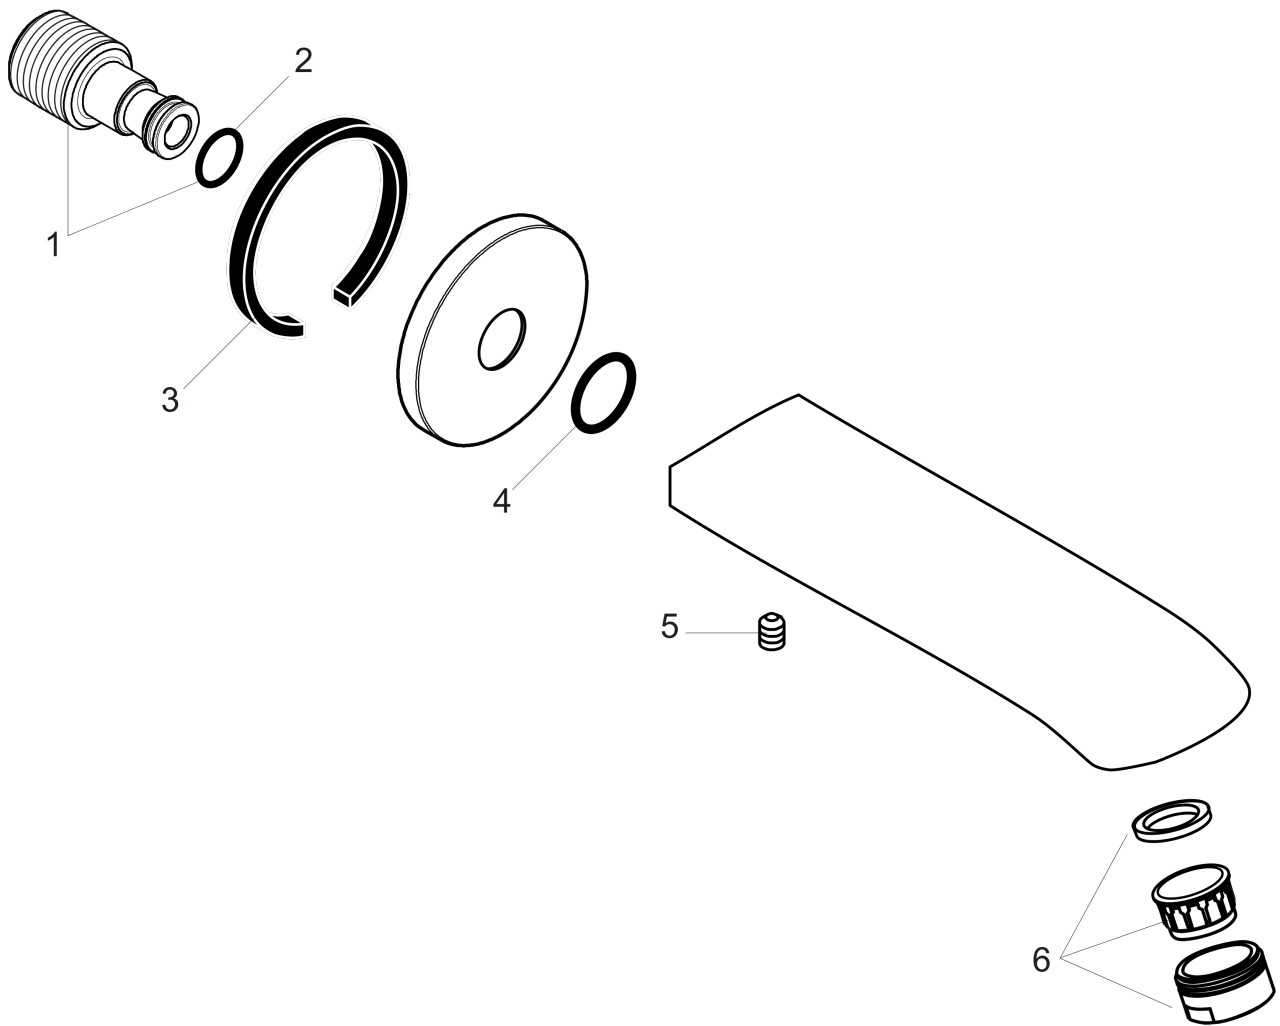

Metris

Tub Spout

Finish: **brushed nickel** Part no. : **31494821**

Description

Features

- Solid Brass
- Includes: 1/2" female and 3/4" male adaptor

Item details

List Price \$ 285.00

Compliance / Sustainability

Product image

Scale drawing

Metris
Tub Spout
 Finish: **brushed nickel** Part no. : **31494821**

Exploded drawing

Year of production: >04/10

Metris

Tub Spout

Finish: **brushed nickel** Part no. : **31494821**

Spare parts list

Year of production: >04/10

Pos.	Description	Part no.	Price	PU
1	connecting thread	95658001	-	1
2	O-ring 16x2,5	98134000	-	1
3	seal	97530000	-	1
4	O-ring 20x1,5	98197000	-	1
5	hollow set screw M6x6	97660000	-	1
6	aerator M24x1 (30 l/min)	96512820	-	1