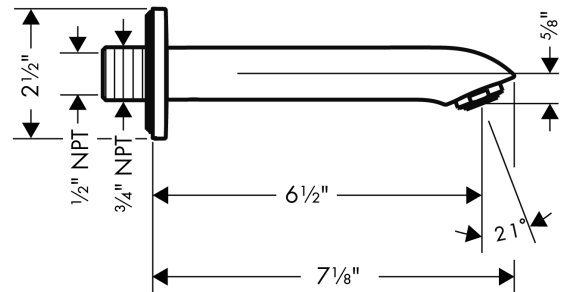

Metris

Tub Spout

Finish: **brushed nickel** Part no. : **31494821**

Description

Features

- Solid Brass
- Includes: 1/2" female and 3/4" male adaptor

Item details

List Price \$ 285.00

Compliance / Sustainability

Product image

Scale drawing

Metris
Tub Spout
 Finish: **brushed nickel** Part no. : **31494821**

Exploded drawing

Year of production: >04/10

Metris

Tub Spout

Finish: **brushed nickel** Part no. : **31494821**

Spare parts list

Year of production: >04/10

Pos.	Description	Part no.	Price	PU
1	connecting thread	95658001	-	1
2	O-ring 16x2,5	98134000	-	1
3	seal	97530000	-	1
4	O-ring 20x1,5	98197000	-	1
5	hollow set screw M6x6	97660000	-	1
6	aerator M24x1 (30 l/min)	96512820	-	1