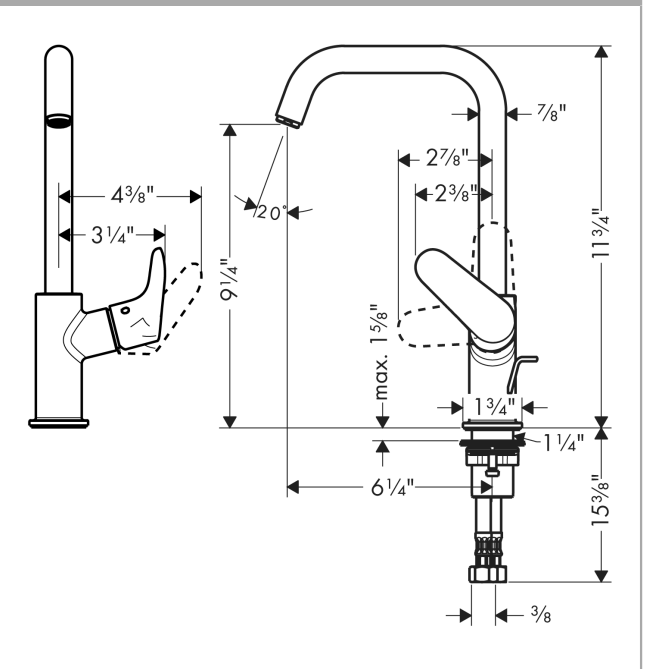

**Focus**

**Single-Hole Faucet 240 with Swivel Spout and Pop-Up Drain, 1.2 GPM**

Finish: **chrome** Part no. : **31609001**

**Description**

**Features**

- Handle variant: Lever
- Swivel range 120°
- Spray modes: aerated spray
- Max. flow: 1.2 GPM (4.5 L/Min)
- Ceramic cartridge
- Includes pop-up drain
- Bottom-side at the base body (not suitable for wash bowls)

**Item details**

List Price \$ 386.00

**Technology**

**Compliance / Sustainability**

**Product image**

**Scale drawing**

**Focus**

**Single-Hole Faucet 240 with Swivel Spout and Pop-Up Drain, 1.2 GPM**

## Focus

**Single-Hole Faucet 240 with Swivel Spout and Pop-Up Drain, 1.2 GPM**

Finish: **chrome** Part no. : **31609001**

### Spare parts list

Year of production: >07/16

Pos.	Description	Part no.	Price	PU
1	spout cpl.	95856000	-	1
2	aerator M18x1 (4,5 l/min)	92885000	-	1
3	O-ring 11x2	98127000	-	1
4	handle	95855000	-	1
5	screw cover	96338000	-	1
6	flange	95493000	-	1
7	nut	95178000	-	1
8	O-Ring 22x2	98185000	-	1
9	cartridge, assy	95973001	-	1
10	locking screw for handle	95140000	-	1
11	seal	98865000	-	1
12	screw cover	95181000	-	1
13	fixing set (Ø 32)	13961000	-	1
14	connection hose 18½" M8x0,75 3/8"	96321001	-	1
15	pull rod	96657000	-	1
16	lever collar	92849000	-	1
a	pop up waste	94159000	-	1