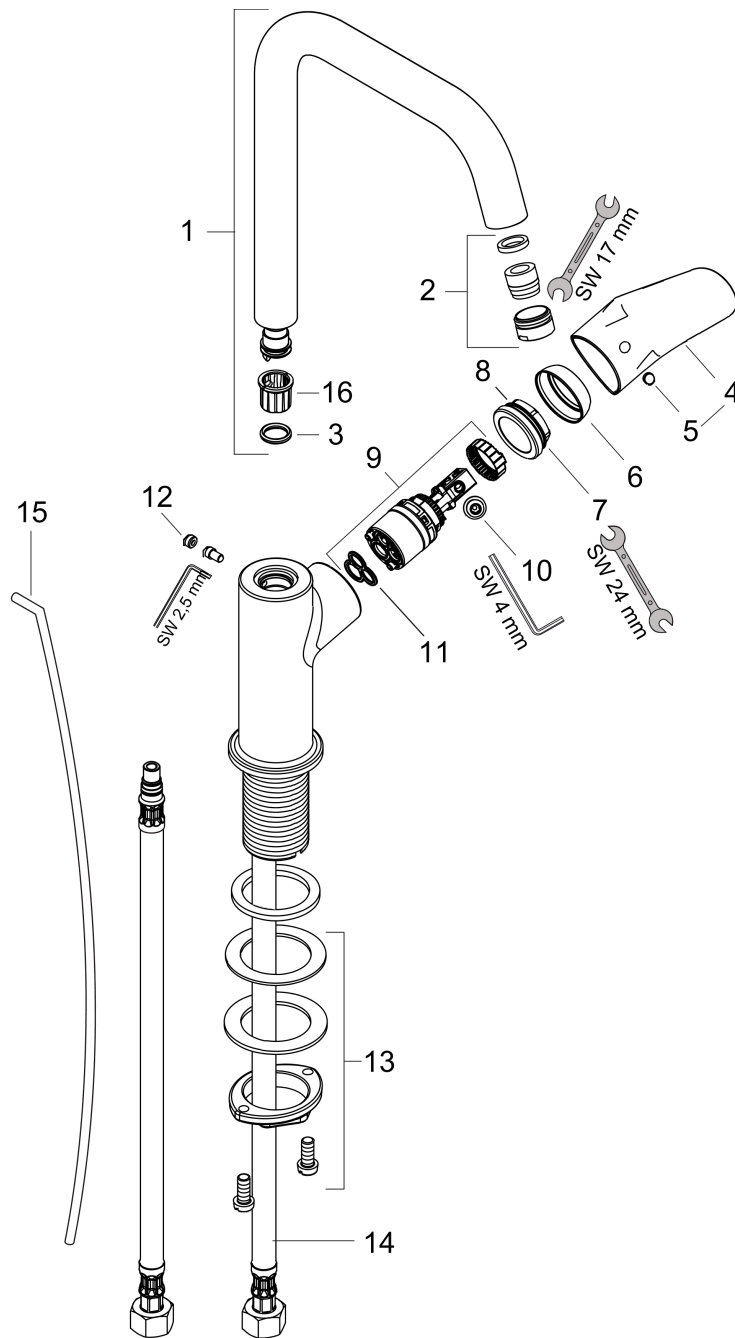

**Focus**

**Single-Hole Faucet 240 with Swivel Spout and Pop-Up Drain, 1.2 GPM**

Finish: **chrome** Part no. : **31609001**

**Description**

**Features**

- Handle variant: Lever
- Swivel range 120°
- Spray modes: aerated spray
- Max. flow: 1.2 GPM (4.5 L/Min)
- Ceramic cartridge
- Includes pop-up drain
- Bottom-side at the base body (not suitable for wash bowls)

Finish: **chrome** Part no. : **31609001**

**Exploded drawing**

Year of production: >07/16

## Focus

**Single-Hole Faucet 240 with Swivel Spout and Pop-Up Drain, 1.2 GPM**

Finish: **chrome** Part no. : **31609001**

### Spare parts list

Year of production: >07/16

Pos.	Description	Part no.	Price	PU
1	spout cpl.	95856000	-	1
2	aerator M18x1 (4,5 l/min)	92885000	-	1
3	O-ring 11x2	98127000	-	1
4	handle	95855000	-	1
5	screw cover	96338000	-	1
6	flange	95493000	-	1
7	nut	95178000	-	1
8	O-Ring 22x2	98185000	-	1
9	cartridge, assy	95973001	-	1
10	locking screw for handle	95140000	-	1
11	seal	98865000	-	1
12	screw cover	95181000	-	1
13	fixing set (Ø 32)	13961000	-	1
14	connection hose 18½" M8x0,75 3/8"	96321001	-	1
15	pull rod	96657000	-	1
16	lever collar	92849000	-	1
a	pop up waste	94159000	-	1