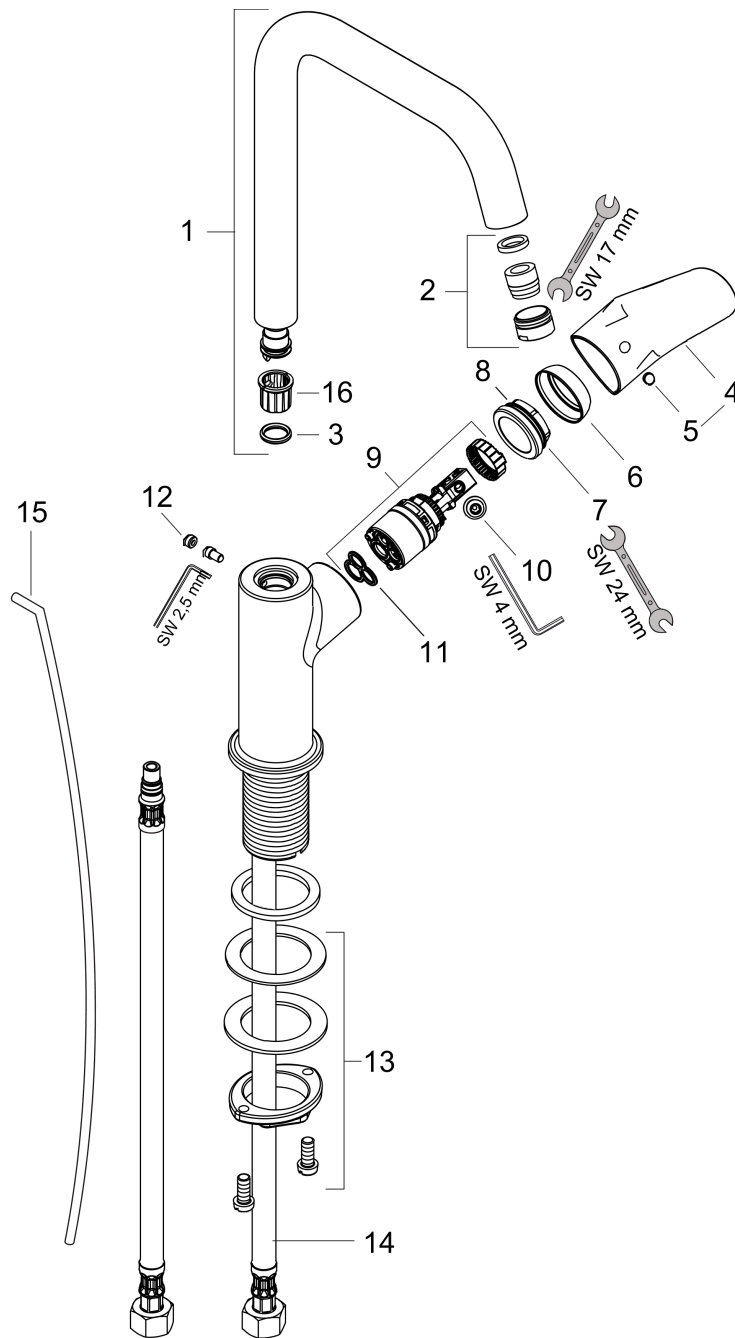

**Focus**

**Single-Hole Faucet 240 with Swivel Spout and Pop-Up Drain, 1.2 GPM**

Finish: **brushed nickel** Part no. : **31609821**

**Description**

**Features**

- Handle variant: Lever
- Swivel range 120°
- Spray modes: aerated spray
- Max. flow: 1.2 GPM (4.5 L/Min)
- Ceramic cartridge
- Includes pop-up drain
- Bottom-side at the base body (not suitable for wash bowls)

Finish: **brushed nickel** Part no. : **31609821**

**Exploded drawing**

Year of production: >07/16

## Focus

**Single-Hole Faucet 240 with Swivel Spout and Pop-Up Drain, 1.2 GPM**

Finish: **brushed nickel** Part no. : **31609821**

### Spare parts list

Year of production: >07/16

Pos.	Description	Part no.	Price	PU
1	spout cpl.	95856820	-	1
2	aerator M18x1 (4,5 l/min)	92885820	-	1
3	O-ring 11x2	98127000	-	1
4	handle	95855820	-	1
5	screw cover	96338000	-	1
6	flange	95493820	-	1
7	nut	95178000	-	1
8	O-Ring 22x2	98185000	-	1
9	cartridge, assy	95973001	-	1
10	locking screw for handle	95140000	-	1
11	seal	98865000	-	1
12	screw cover	95181000	-	1
13	fixing set (Ø 32)	13961000	-	1
14	connection hose 18½" M8x0,75 3/8"	96321001	-	1
15	pull rod	96657820	-	1
16	lever collar	92849000	-	1