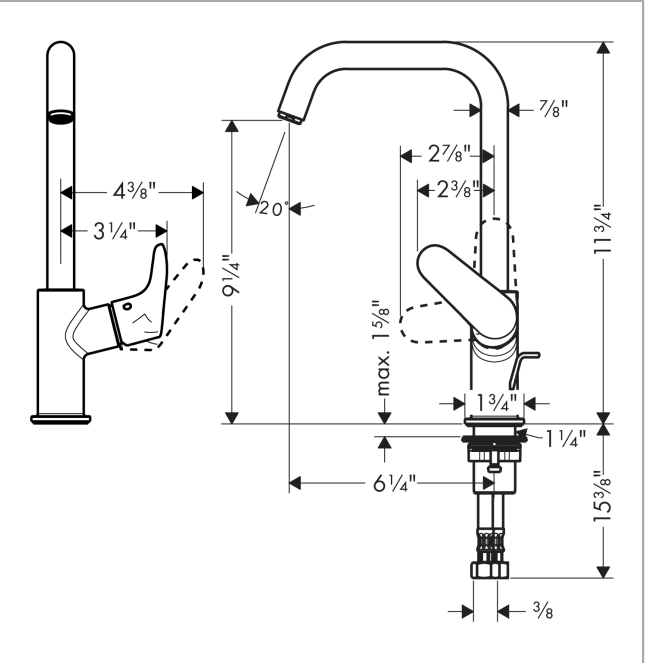

Scale drawing