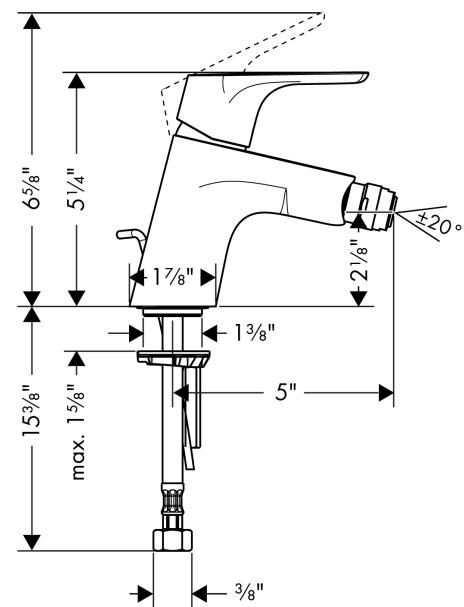

Focus
Single-Hole Bidet Faucet
 Finish: **chrome** Part no. : **31920001**

Description

Features

- Spout height: 54 mm
- Pivoting aerator
- Max. flow: 1.5 GPM (5.7 L/Min)
- Ceramic cartridge
- Includes pop-up drain

Item details

List Price \$ 272.00

Compliance / Sustainability

Product image

Scale drawing

Focus
Single-Hole Bidet Faucet
 Finish: **chrome** Part no. : **31920001**

Exploded drawing

Year of production: >01/12

Focus

Single-Hole Bidet Faucet

Finish: **chrome** Part no. : **31920001**

Spare parts list

Year of production: >01/12

Pos.	Description	Part no.	Price	PU
1	handle	98532000	-	1
2	screw cover	96338000	-	1
3	flange	97406000	-	1
4	nut	97209000	-	1
5	cartridge, assy	92730000	-	1
6	locking screw for handle	95140000	-	1
7	seal	95008000	-	1
8	adapter for cartridge	98750000	-	1
9	O-Ring 30x2	98186000	-	1
10	O-ring 35x2	92604000	-	1
11	ball joint	92036000	-	1
12	aerator M24x1 (7 l/min)	13085000	-	1
13	seal Ø 42	98722000	-	1
14	fixing set	88508000	-	1
15	connection hose 18½" M8x0,75 3/8"	96321001	-	1
16	pull rod	96657000	-	1
a	pop up waste	88509000	-	1