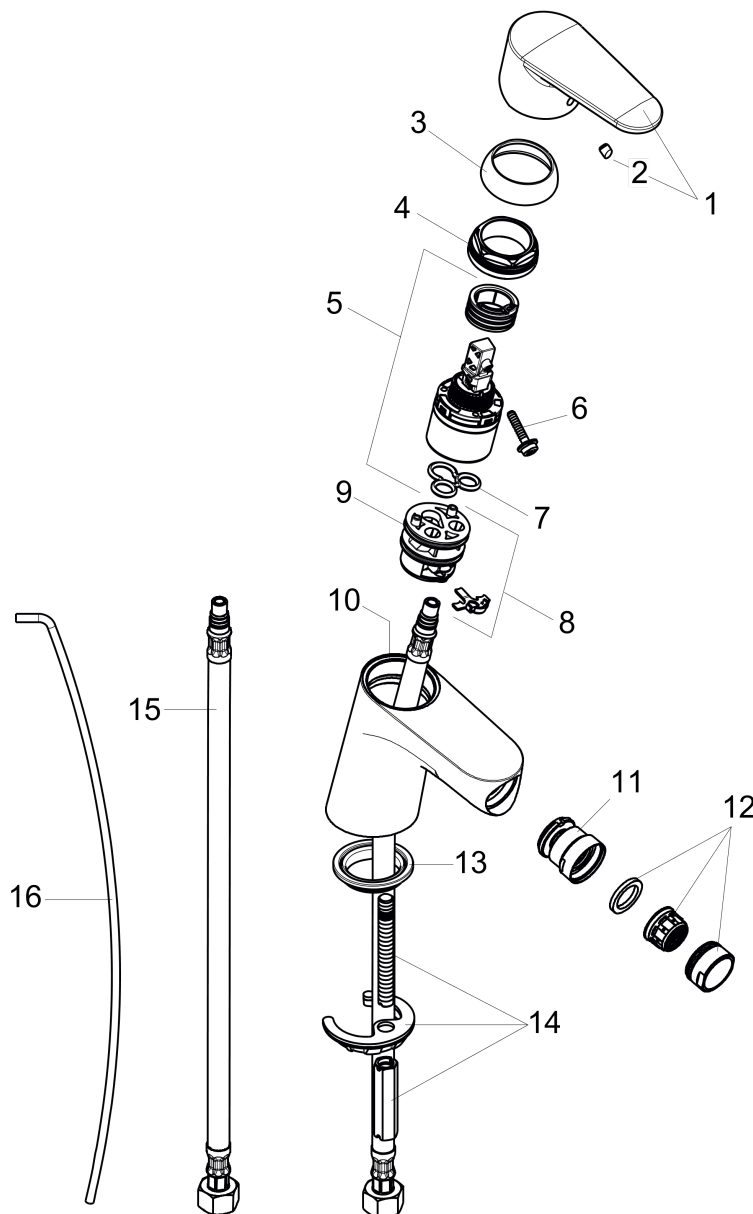

Focus
Single-Hole Bidet Faucet
 Finish: **chrome** Part no. : **31920001**

Description

Features

- Spout height: 54 mm
- Pivoting aerator
- Max. flow: 1.5 GPM (5.7 L/Min)
- Ceramic cartridge
- Includes pop-up drain

Item details

List Price \$ 272.00

Compliance / Sustainability

Product image

Scale drawing

Focus
Single-Hole Bidet Faucet
 Finish: **chrome** Part no. : **31920001**

Exploded drawing

Year of production: >01/12

Focus

Single-Hole Bidet Faucet

Finish: **chrome** Part no. : **31920001**

Spare parts list

Year of production: >01/12

Pos.	Description	Part no.	Price	PU
1	handle	98532000	-	1
2	screw cover	96338000	-	1
3	flange	97406000	-	1
4	nut	97209000	-	1
5	cartridge, assy	92730000	-	1
6	locking screw for handle	95140000	-	1
7	seal	95008000	-	1
8	adapter for cartridge	98750000	-	1
9	O-Ring 30x2	98186000	-	1
10	O-ring 35x2	92604000	-	1
11	ball joint	92036000	-	1
12	aerator M24x1 (7 l/min)	13085000	-	1
13	seal Ø 42	98722000	-	1
14	fixing set	88508000	-	1
15	connection hose 18½" M8x0,75 3/8"	96321001	-	1
16	pull rod	96657000	-	1
a	pop up waste	88509000	-	1