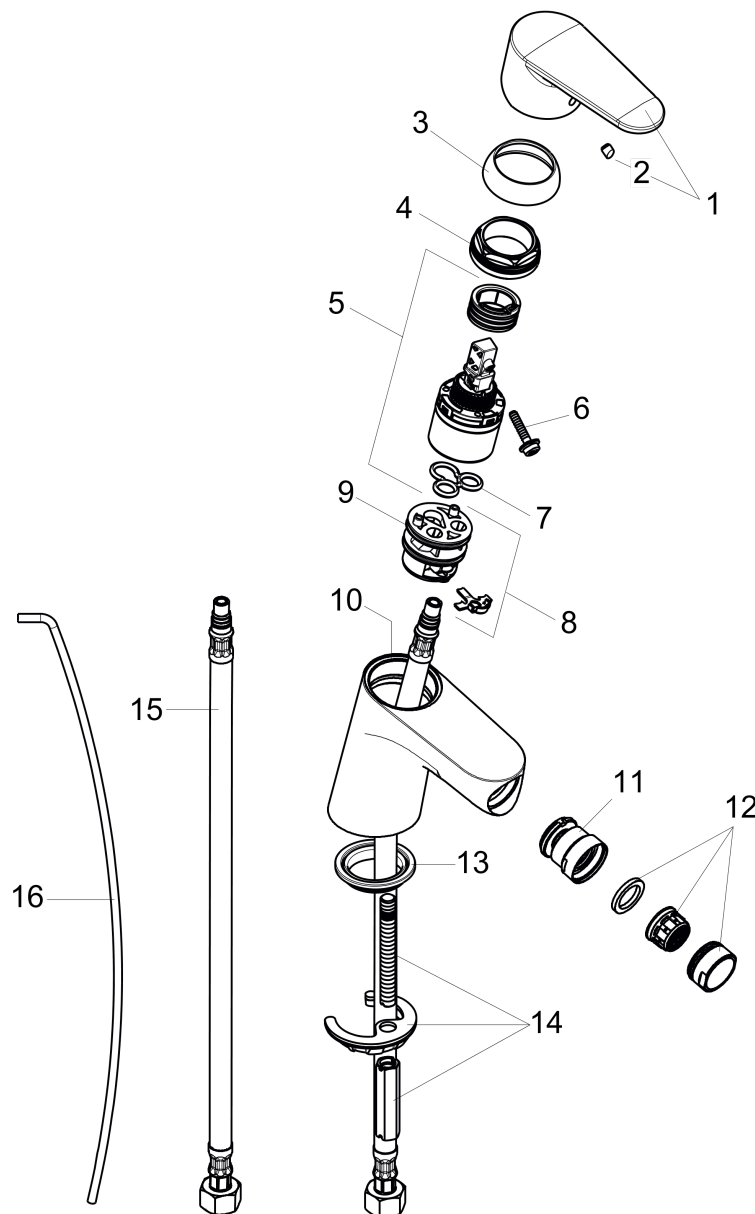

Focus
Single-Hole Bidet Faucet
 Finish: **brushed nickel** Part no. : **31920821**

Description

Features

- Spout height: 54 mm
- Pivoting aerator
- Max. flow: 1.5 GPM (5.7 L/Min)
- Ceramic cartridge
- Includes pop-up drain

Item details

List Price \$ 359.00

Compliance / Sustainability

Product image

Scale drawing

Focus
Single-Hole Bidet Faucet
 Finish: **brushed nickel** Part no. : **31920821**

Exploded drawing

Year of production: >01/12

Focus

Single-Hole Bidet Faucet

Finish: **brushed nickel** Part no. : **31920821**

Spare parts list

Year of production: >01/12

Pos.	Description	Part no.	Price	PU
1	handle	98532820	-	1
2	screw cover	96338000	-	1
3	flange	97406820	-	1
4	nut	97209000	-	1
5	cartridge, assy	92730000	-	1
6	locking screw for handle	95140000	-	1
7	seal	95008000	-	1
8	adapter for cartridge	98750000	-	1
9	O-Ring 30x2	98186000	-	1
10	O-ring 35x2	92604000	-	1
11	ball joint	92036820	-	1
12	aerator M24x1 (7 l/min)	13912820	-	1
13	seal Ø 42	98722000	-	1
14	fixing set	88508000	-	1
15	connection hose 18½" M8x0,75 3/8"	96321001	-	1
16	pull rod	96657820	-	1
a	pop up waste	88509820	-	1