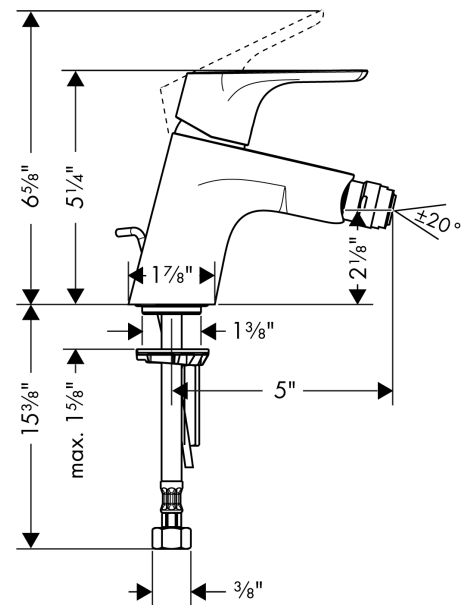

Focus
Single-Hole Bidet Faucet
 Finish: **brushed nickel** Part no. : **31920821**

Description

Features

- Spout height: 54 mm
- Pivoting aerator
- Max. flow: 1.5 GPM (5.7 L/Min)
- Ceramic cartridge
- Includes pop-up drain

Item details

List Price \$ 359.00

Compliance / Sustainability

Product image

Scale drawing

Focus
Single-Hole Bidet Faucet
 Finish: **brushed nickel** Part no. : **31920821**

Exploded drawing

Year of production: >01/12

Focus

Single-Hole Bidet Faucet

Finish: **brushed nickel** Part no. : **31920821**

Spare parts list

Year of production: >01/12

Pos.	Description	Part no.	Price	PU
1	handle	98532820	-	1
2	screw cover	96338000	-	1
3	flange	97406820	-	1
4	nut	97209000	-	1
5	cartridge, assy	92730000	-	1
6	locking screw for handle	95140000	-	1
7	seal	95008000	-	1
8	adapter for cartridge	98750000	-	1
9	O-Ring 30x2	98186000	-	1
10	O-ring 35x2	92604000	-	1
11	ball joint	92036820	-	1
12	aerator M24x1 (7 l/min)	13912820	-	1
13	seal Ø 42	98722000	-	1
14	fixing set	88508000	-	1
15	connection hose 18½" M8x0,75 3/8"	96321001	-	1
16	pull rod	96657820	-	1
a	pop up waste	88509820	-	1