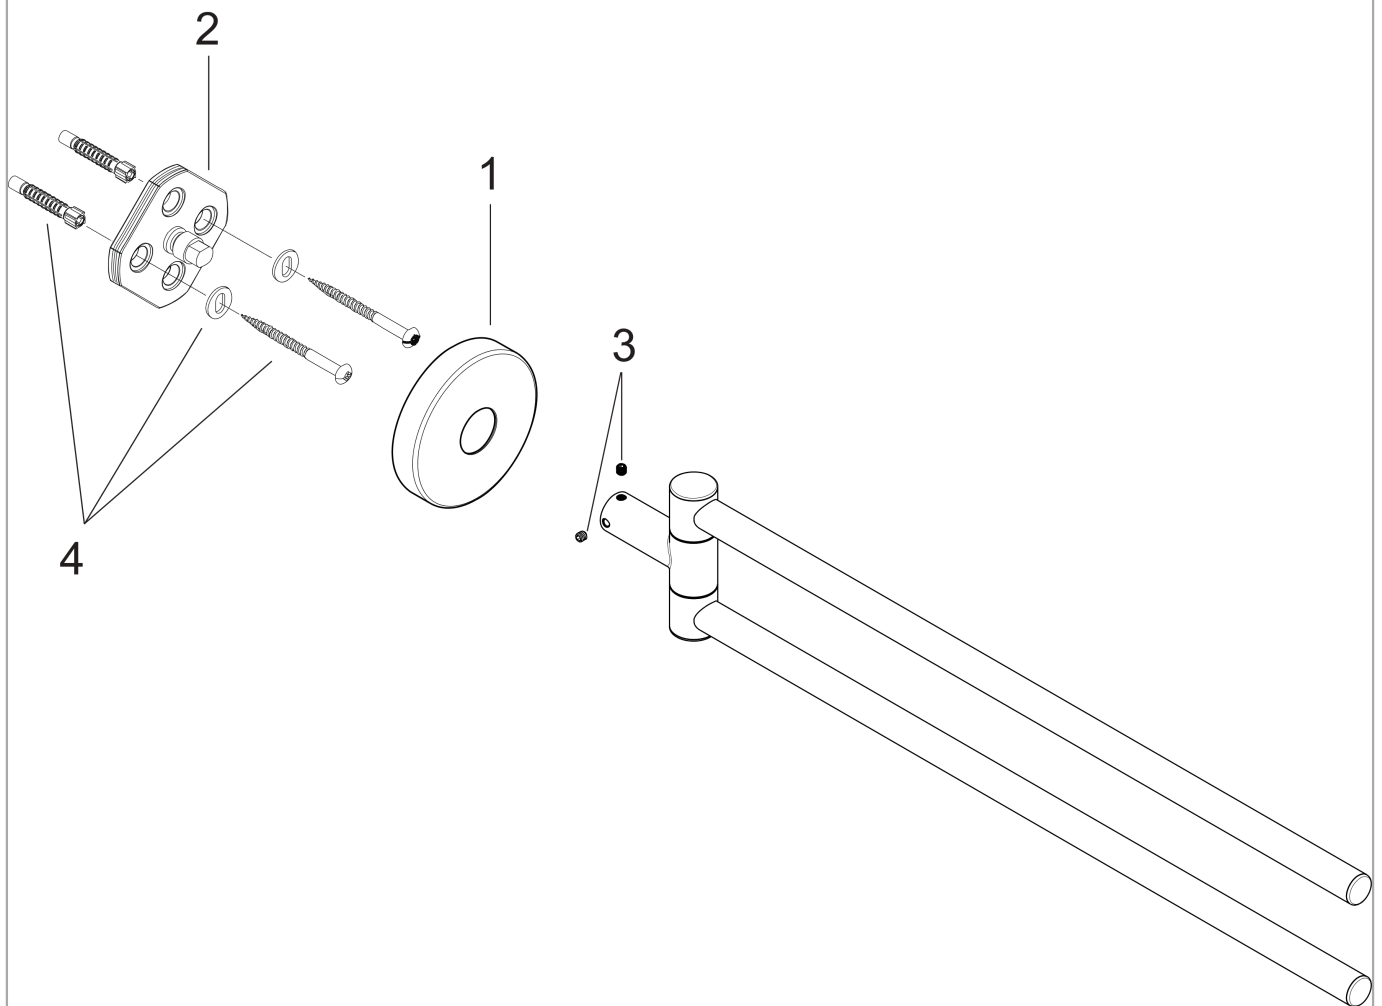

**Logis**

**Dual Towel Bar**

Finish: **brushed nickel** Part no. : **40512820**

**Description**

**Features**

- Wall-mounted
- Brass
- Metal holder
- Swiveling
- With mounting material
- Diameter of drilled hole: 0.23"
- Concealed fastening

**Item details**

List Price \$ 230.00

**Product image**

**Scale drawing**

**Logis**

**Dual Towel Bar**

Finish: **brushed nickel** Part no. : **40512820**

**Exploded drawing**

Year of production: >11/08

**Logis**

**Dual Towel Bar**

Finish: **brushed nickel** Part no. : **40512820**

**Spare parts list**

Year of production: >11/08

Pos.	Description	Part no.	Price	PU
1	escutcheon	98538820	-	1
2	support element	98539000	-	1
3	hollow set screw M4x4	98540000	-	1
4	mounting set	96179000	-	1