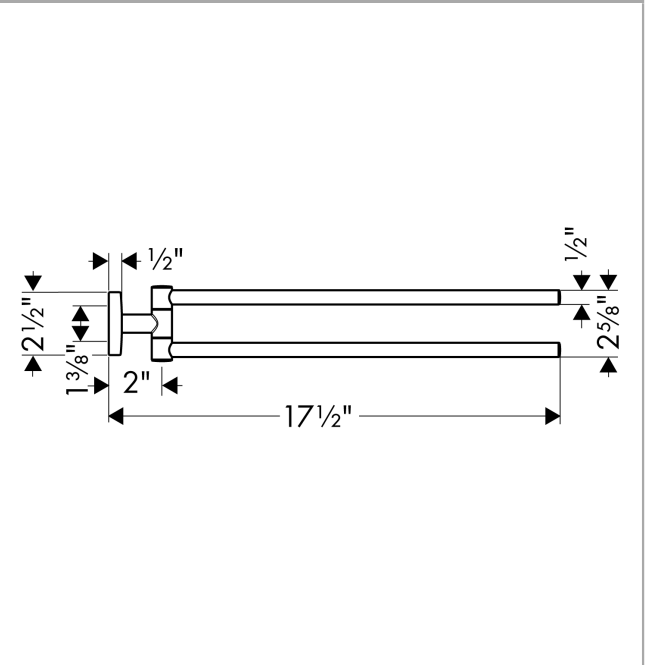

**Logis**

**Dual Towel Bar**

Finish: **brushed nickel** Part no. : **40512820**

**Description**

**Features**

- Wall-mounted
- Brass
- Metal holder
- Swiveling
- With mounting material
- Diameter of drilled hole: 0.23"
- Concealed fastening

**Item details**

List Price \$ 230.00

**Product image**

**Scale drawing**

**Logis**

**Dual Towel Bar**

Finish: **brushed nickel** Part no. : **40512820**

**Exploded drawing**

Year of production: >11/08

**Logis**

**Dual Towel Bar**

Finish: **brushed nickel** Part no. : **40512820**

**Spare parts list**

Year of production: >11/08

Pos.	Description	Part no.	Price	PU
1	escutcheon	98538820	-	1
2	support element	98539000	-	1
3	hollow set screw M4x4	98540000	-	1
4	mounting set	96179000	-	1