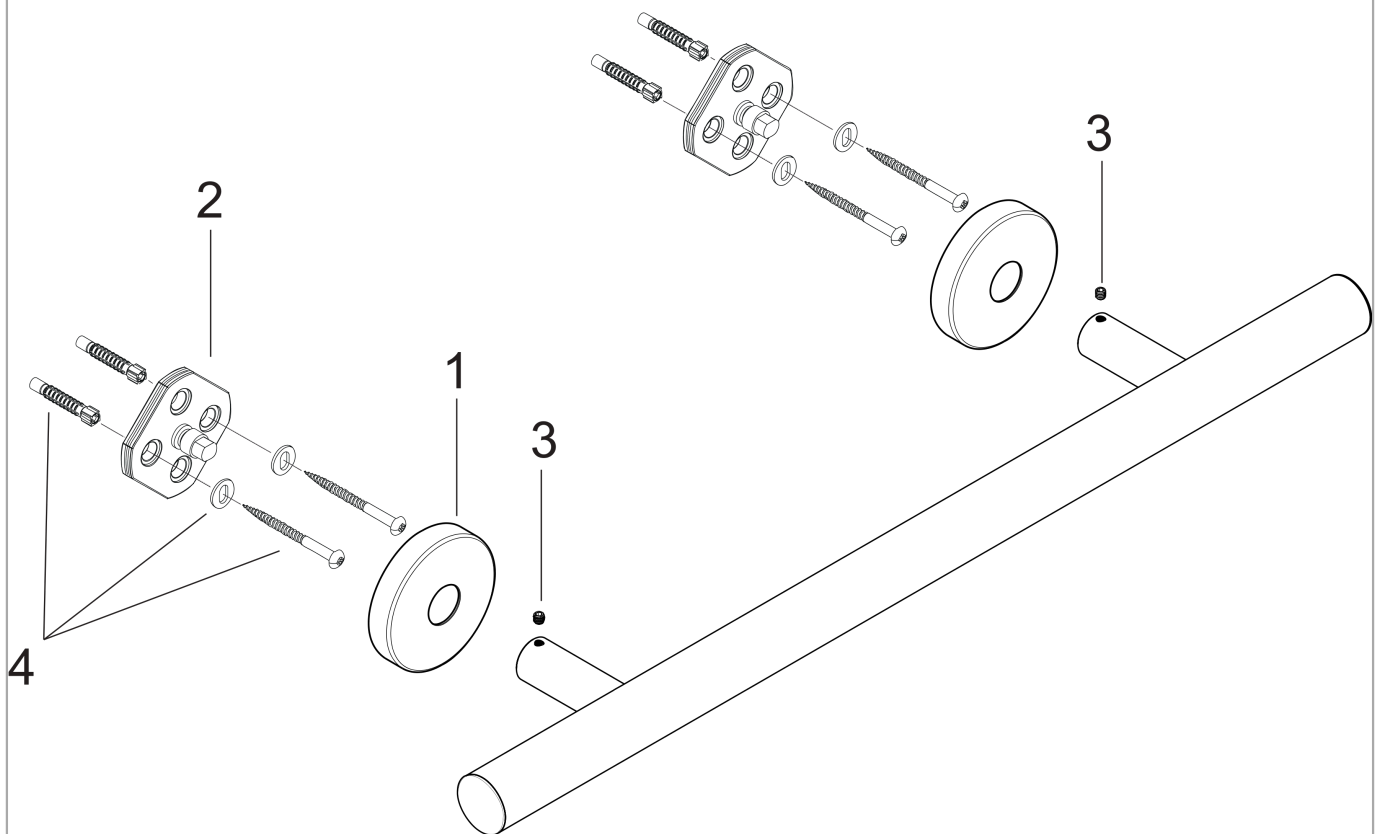

Logis

Towel Bar, 12"

Finish: **chrome** Part no. : **40513000**

Description

Features

- Wall-mounted
- Metal
- Metal holder
- With mounting material
- Concealed fastening
- Diameter of drilled hole: 0.23"

Item details

List Price \$ 145.00

Product image

Scale drawing

Logis

Towel Bar, 12"

Finish: **chrome** Part no. : **40513000**

Exploded drawing

Year of production: >09/08

Logis

Towel Bar, 12"

Finish: **chrome** Part no. : **40513000**

Spare parts list

Year of production: >09/08

Pos.	Description	Part no.	Price	PU
1	escutcheon	98538000	-	1
2	support element	98539000	-	1
3	hollow set screw M4x4	98540000	-	1
4	mounting set	96179000	-	1