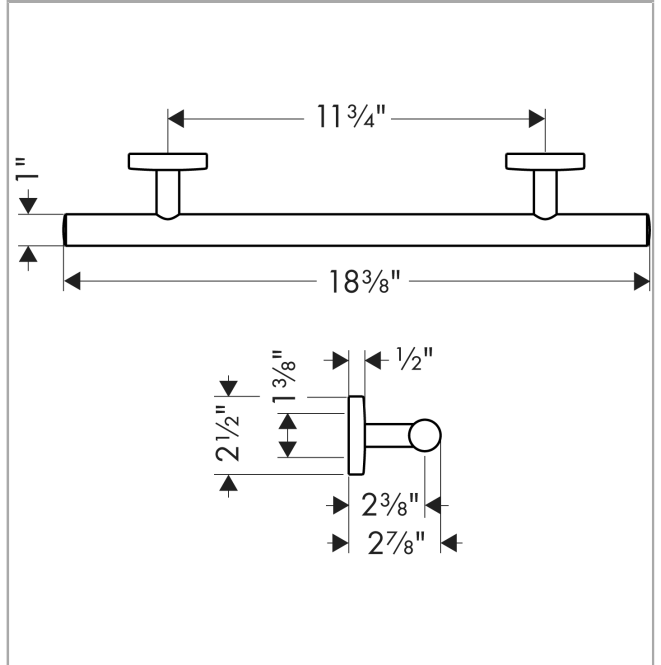

Logis

Towel Bar, 12"

Finish: **chrome** Part no. : **40513000**

Description

Features

- Wall-mounted
- Metal
- Metal holder
- With mounting material
- Concealed fastening
- Diameter of drilled hole: 0.23"

Item details

List Price \$ 145.00

Product image

Scale drawing

Logis

Towel Bar, 12"

Finish: **chrome** Part no. : **40513000**

Exploded drawing

Year of production: >09/08

Logis

Towel Bar, 12"

Finish: **chrome** Part no. : **40513000**

Spare parts list

Year of production: >09/08

Pos.	Description	Part no.	Price	PU
1	escutcheon	98538000	-	1
2	support element	98539000	-	1
3	hollow set screw M4x4	98540000	-	1
4	mounting set	96179000	-	1