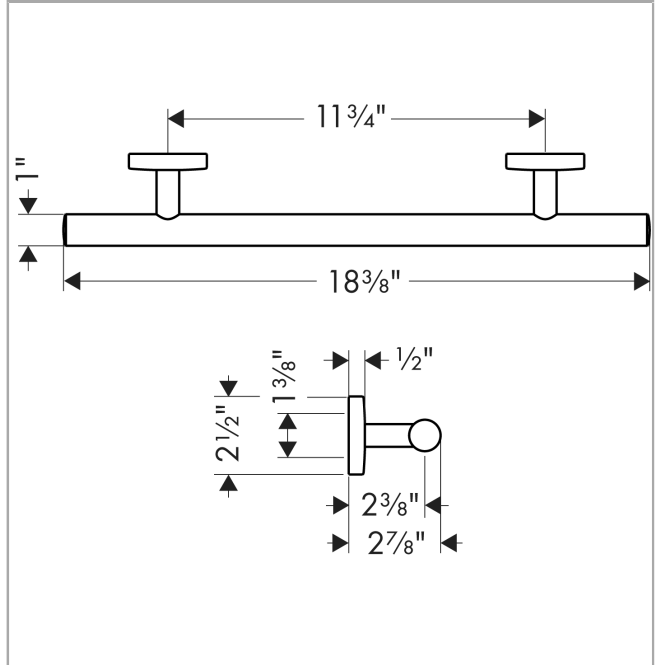

Logis

Towel Bar, 12"

Finish: **brushed nickel** Part no. : **40513820**

Description

Features

- Wall-mounted
- Metal
- Metal holder
- With mounting material
- Concealed fastening
- Diameter of drilled hole: 0.23"

Item details

List Price \$ 191.00

Product image

Scale drawing

Logis

Towel Bar, 12"

Finish: **brushed nickel**

Part no. : **40513820**

Exploded drawing

Year of production: >11/08

Logis

Towel Bar, 12"

Finish: **brushed nickel** Part no. : **40513820**

Spare parts list

Year of production: >11/08

Pos.	Description	Part no.	Price	PU
1	escutcheon	98538820	-	1
2	support element	98539000	-	1
3	hollow set screw M4x4	98540000	-	1
4	mounting set	96179000	-	1