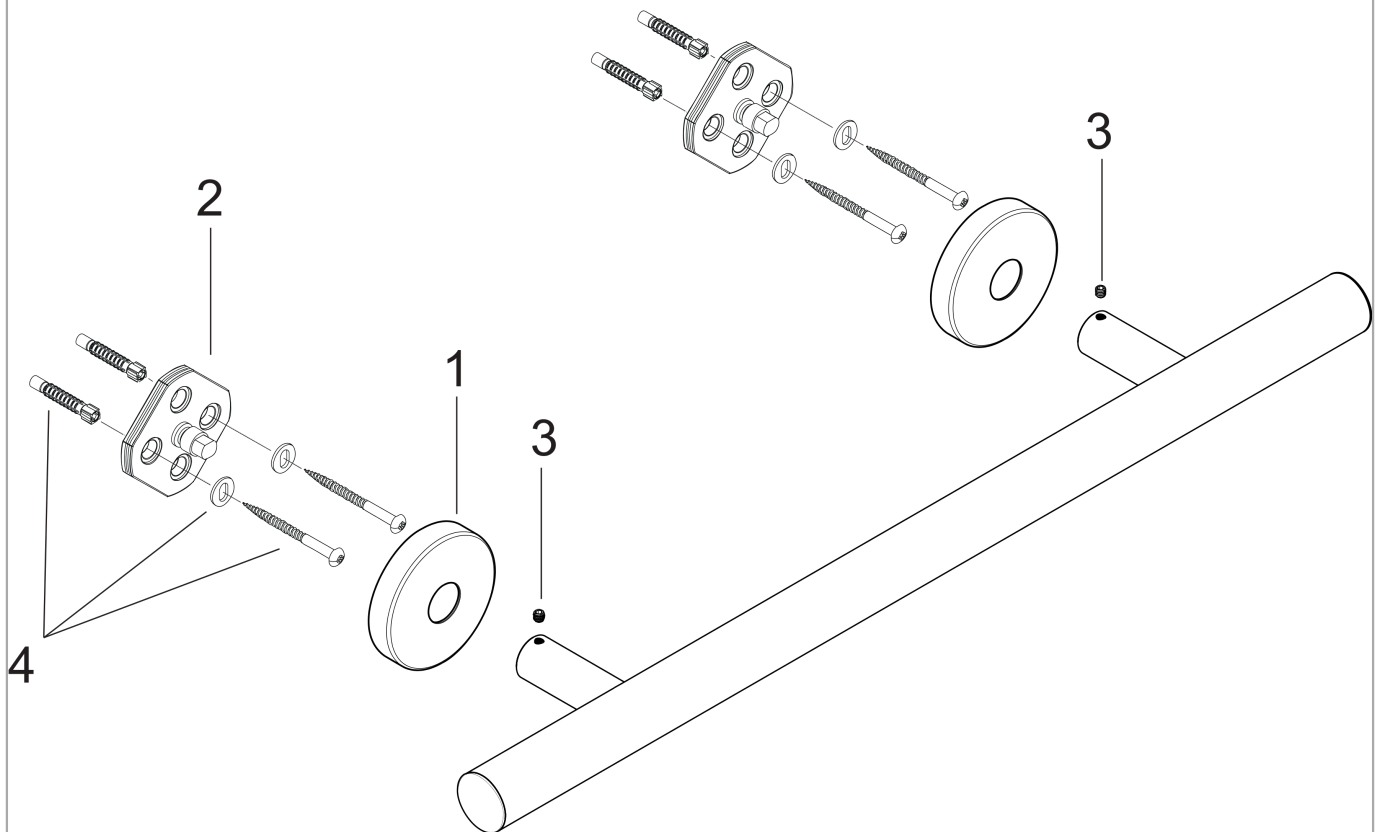

Logis

Towel Bar, 12"

Finish: **brushed nickel** Part no. : **40513820**

Description

Features

- Wall-mounted
- Metal
- Metal holder
- With mounting material
- Concealed fastening
- Diameter of drilled hole: 0.23"

Item details

List Price \$ 191.00

Product image

Scale drawing

Logis

Towel Bar, 12"

Finish: **brushed nickel**

Part no. : **40513820**

Exploded drawing

Year of production: >11/08

Logis

Towel Bar, 12"

Finish: **brushed nickel** Part no. : **40513820**

Spare parts list

Year of production: >11/08

Pos.	Description	Part no.	Price	PU
1	escutcheon	98538820	-	1
2	support element	98539000	-	1
3	hollow set screw M4x4	98540000	-	1
4	mounting set	96179000	-	1