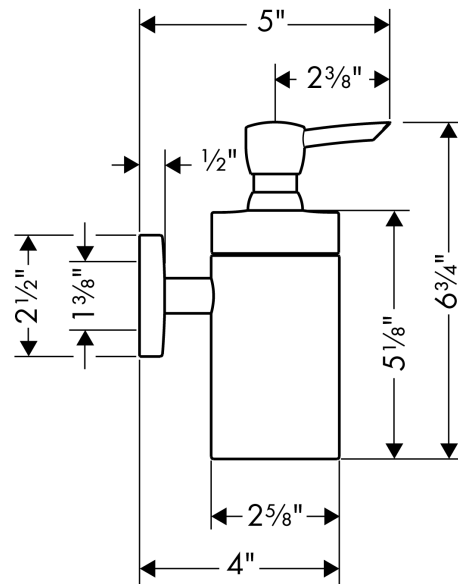

**Logis Soap Dispenser**

Finish: **chrome** Part no. : **40514000**

**Description**

**Features**

- Material container: matt glass
- Type of soap: liquid soap
- Bottle capacity 4 oz
- Concealed fastening

**Item details**

List Price \$ 174.00

**Product image**

**Scale drawing**

**Logis  
Soap Dispenser**

Finish: **chrome** Part no. : **40514000**

**Exploded drawing**

Year of production: >09/08

**Logis  
Soap Dispenser**

Finish: **chrome** Part no. : **40514000**

**Spare parts list**

Year of production: >09/08

Pos.	Description	Part no.	Price	PU
1	escutcheon	98538000	-	1
2	support element	98539000	-	1
3	hollow set screw M4x4	98540000	-	1
4	mounting set	96179000	-	1
5	pump	96306000	-	1
6	glass for lotion dispenser	98544000	-	1