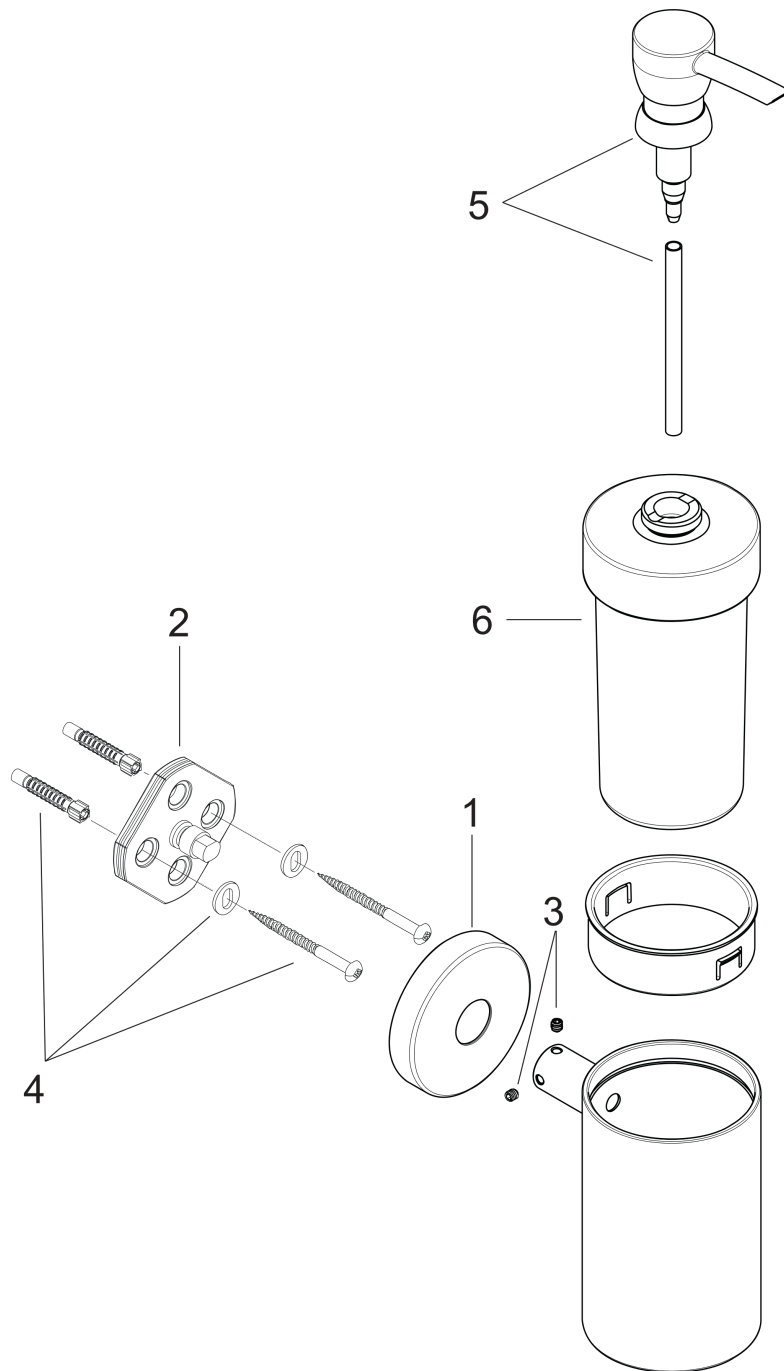

**Logis Soap Dispenser**

Finish: **chrome** Part no. : **40514000**

**Description**

**Features**

- Material container: matt glass
- Type of soap: liquid soap
- Bottle capacity 4 oz
- Concealed fastening

**Item details**

List Price \$ 174.00

**Product image**

**Scale drawing**

**Logis  
Soap Dispenser**

Finish: **chrome** Part no. : **40514000**

**Exploded drawing**

Year of production: >09/08

**Logis  
Soap Dispenser**

Finish: **chrome** Part no. : **40514000**

**Spare parts list**

Year of production: >09/08

Pos.	Description	Part no.	Price	PU
1	escutcheon	98538000	-	1
2	support element	98539000	-	1
3	hollow set screw M4x4	98540000	-	1
4	mounting set	96179000	-	1
5	pump	96306000	-	1
6	glass for lotion dispenser	98544000	-	1