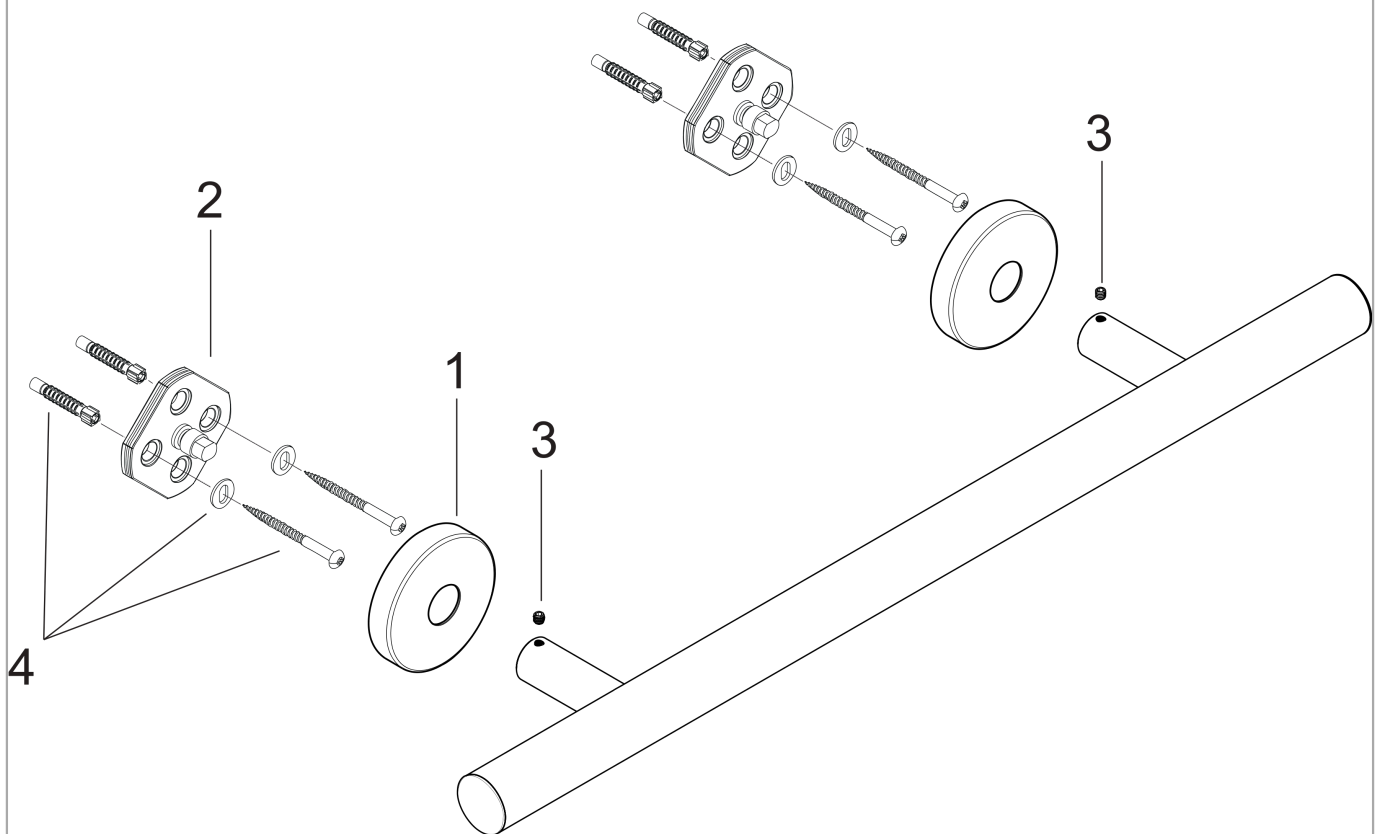

**Logis**

**Towel Bar, 24"**

Finish: **chrome** Part no. : **40516000**

**Description**

**Features**

- Wall-mounted
- Brass
- Metal holder
- Fixed
- With mounting material
- Diameter of drilled hole: 0.23"
- Concealed fastening

**Item details**

List Price \$ 158.00

**Product image**

**Scale drawing**

Logis

Towel Bar, 24"

Finish: chrome Part no. : 40516000

Exploded drawing

Year of production: >09/08

**Logis**

**Towel Bar, 24"**

Finish: **chrome** Part no. : **40516000**

**Spare parts list**

Year of production: >09/08

Pos.	Description	Part no.	Price	PU
1	escutcheon	95108000	-	1
2	support element	98539000	-	1
3	hollow set screw M4x4	98540000	-	1
4	mounting set	96179000	-	1