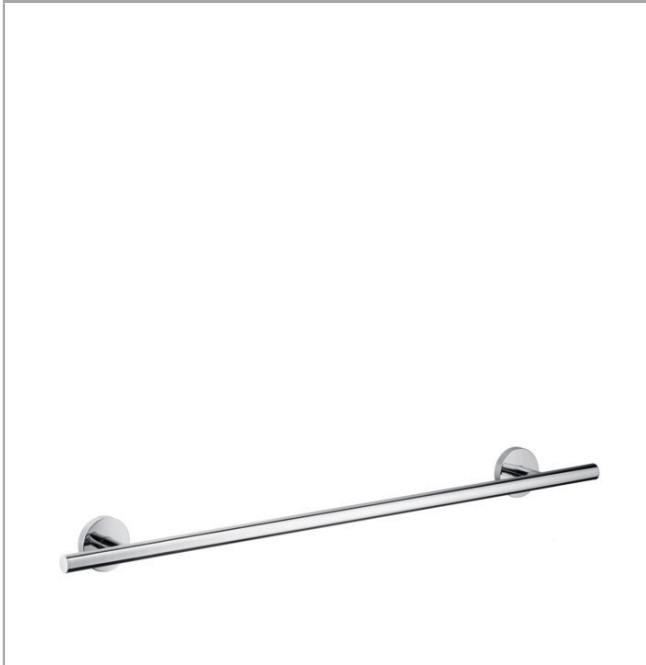

**Logis**

**Towel Bar, 24"**

Finish: **chrome** Part no. : **40516000**

**Description**

**Features**

- Wall-mounted
- Brass
- Metal holder
- Fixed
- With mounting material
- Diameter of drilled hole: 0.23"
- Concealed fastening

**Item details**

List Price \$ 158.00

**Product image**

**Scale drawing**

Logis

Towel Bar, 24"

Finish: chrome Part no. : 40516000

Exploded drawing

Year of production: >09/08

**Logis**

**Towel Bar, 24"**

Finish: **chrome** Part no. : **40516000**

**Spare parts list**

Year of production: >09/08

Pos.	Description	Part no.	Price	PU
1	escutcheon	95108000	-	1
2	support element	98539000	-	1
3	hollow set screw M4x4	98540000	-	1
4	mounting set	96179000	-	1