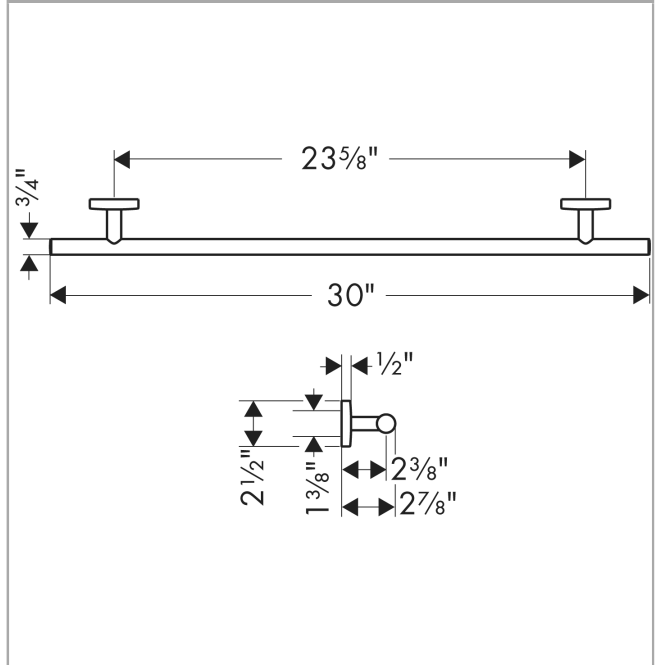

**Logis**

**Towel Bar, 24"**

Finish: **chrome** Part no. : **40516000**

**Description**

**Features**

- Wall-mounted
- Brass
- Metal holder
- Fixed
- With mounting material
- Diameter of drilled hole: 0.23"
- Concealed fastening

**Item details**

List Price \$ 158.00

**Product image**

**Scale drawing**

Logis

Towel Bar, 24"

Finish: chrome Part no. : 40516000

Exploded drawing

Year of production: >09/08

**Logis**

**Towel Bar, 24"**

Finish: **chrome** Part no. : **40516000**

**Spare parts list**

Year of production: >09/08

Pos.	Description	Part no.	Price	PU
1	escutcheon	95108000	-	1
2	support element	98539000	-	1
3	hollow set screw M4x4	98540000	-	1
4	mounting set	96179000	-	1