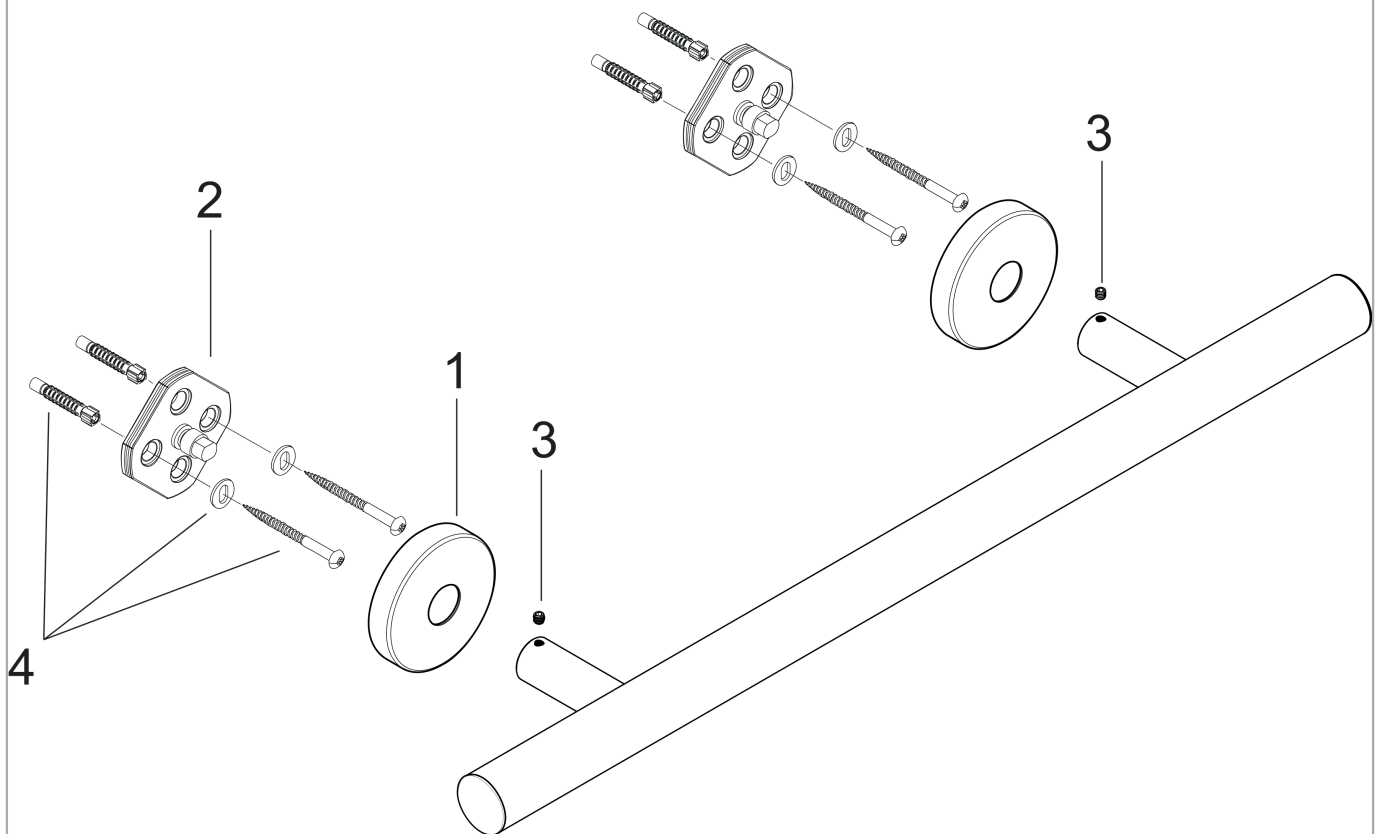

Logis

Towel Bar, 24"

Finish: **brushed nickel** Part no. : **40516820**

Description

Features

- Wall-mounted
- Brass
- Metal holder
- Fixed
- With mounting material
- Diameter of drilled hole: 0.23"
- Concealed fastening

Item details

List Price \$ 209.00

Product image

Scale drawing

Logis

Towel Bar, 24"

Finish: **brushed nickel**

Part no. : **40516820**

Exploded drawing

Year of production: >11/08

Logis

Towel Bar, 24"

Finish: **brushed nickel** Part no. : **40516820**

Spare parts list

Year of production: >11/08

Pos.	Description	Part no.	Price	PU
1	escutcheon	95108820	-	1
2	support element	98539000	-	1
3	hollow set screw M4x4	98540000	-	1
4	mounting set	96179000	-	1