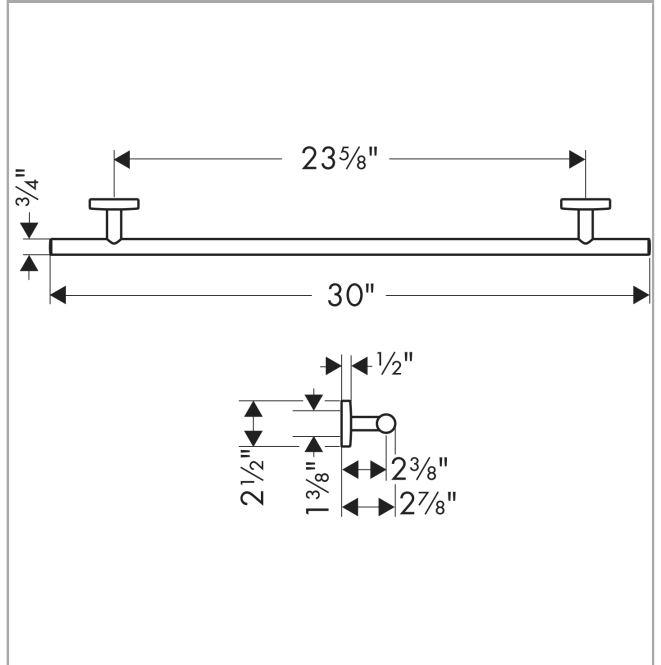

Logis

Towel Bar, 24"

Finish: **brushed nickel** Part no. : **40516820**

Description

Features

- Wall-mounted
- Brass
- Metal holder
- Fixed
- With mounting material
- Diameter of drilled hole: 0.23"
- Concealed fastening

Item details

List Price \$ 209.00

Product image

Scale drawing

Logis

Towel Bar, 24"

Finish: **brushed nickel**

Part no. : **40516820**

Exploded drawing

Year of production: >11/08

Logis

Towel Bar, 24"

Finish: **brushed nickel** Part no. : **40516820**

Spare parts list

Year of production: >11/08

Pos.	Description	Part no.	Price	PU
1	escutcheon	95108820	-	1
2	support element	98539000	-	1
3	hollow set screw M4x4	98540000	-	1
4	mounting set	96179000	-	1