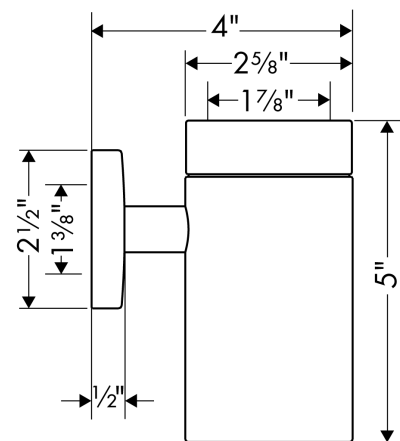

**Logis
Tumbler**

Finish: **chrome** Part no. : **40518000**

Description

Features

- Wall-mounted
- Matt glass
- Metal holder
- With mounting material
- Concealed fastening
- Diameter of drilled hole: 0.23"

Item details

List Price \$ 145.00

Product image

Scale drawing

**Logis
Tumbler**

Finish: **chrome** Part no. : **40518000**

Exploded drawing

Year of production: >09/08

**Logis
Tumbler**

Finish: **chrome** Part no. : **40518000**

Spare parts list

Year of production: >09/08

Pos.	Description	Part no.	Price	PU
1	escutcheon	98538000	-	1
2	support element	98539000	-	1
3	hollow set screw M4x4	98540000	-	1
4	mounting set	96179000	-	1
5	tumbler on its own	98546000	-	1