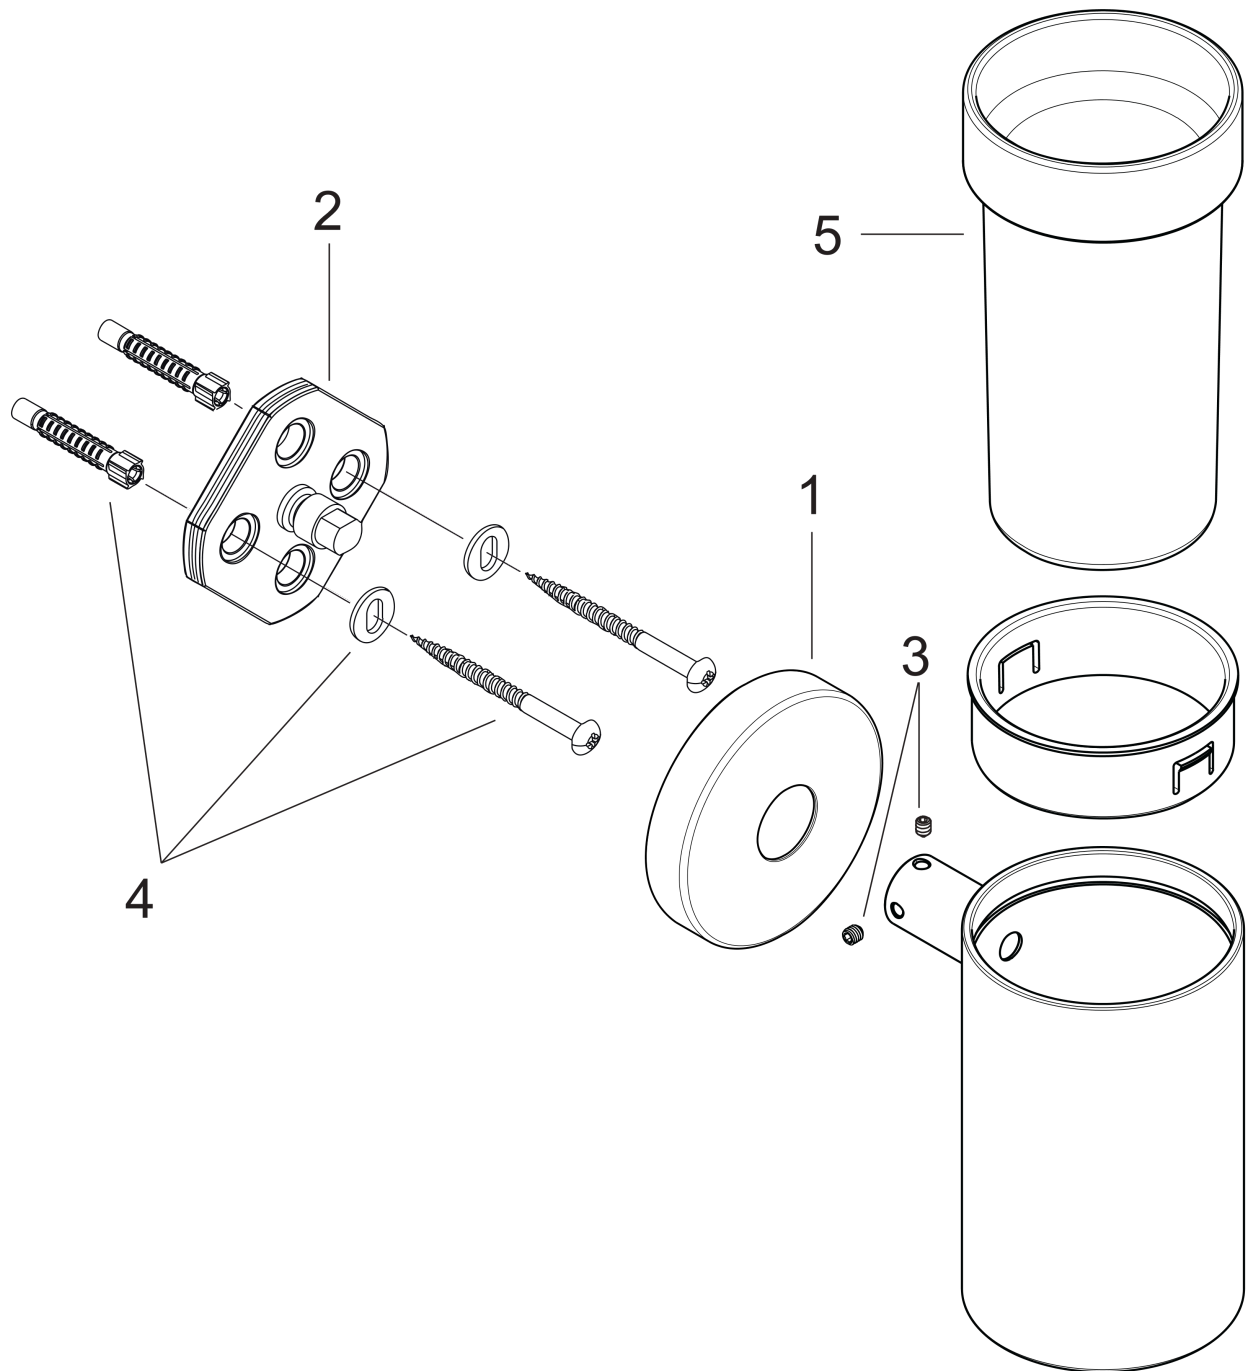

**Logis
Tumbler**

Finish: **chrome** Part no. : **40518000**

Description

Features

- Wall-mounted
- Matt glass
- Metal holder
- With mounting material
- Concealed fastening
- Diameter of drilled hole: 0.23"

Item details

List Price \$ 145.00

Product image

Scale drawing

**Logis
Tumbler**

Finish: **chrome** Part no. : **40518000**

Exploded drawing

Year of production: >09/08

**Logis
Tumbler**

Finish: **chrome** Part no. : **40518000**

Spare parts list

Year of production: >09/08

Pos.	Description	Part no.	Price	PU
1	escutcheon	98538000	-	1
2	support element	98539000	-	1
3	hollow set screw M4x4	98540000	-	1
4	mounting set	96179000	-	1
5	tumbler on its own	98546000	-	1