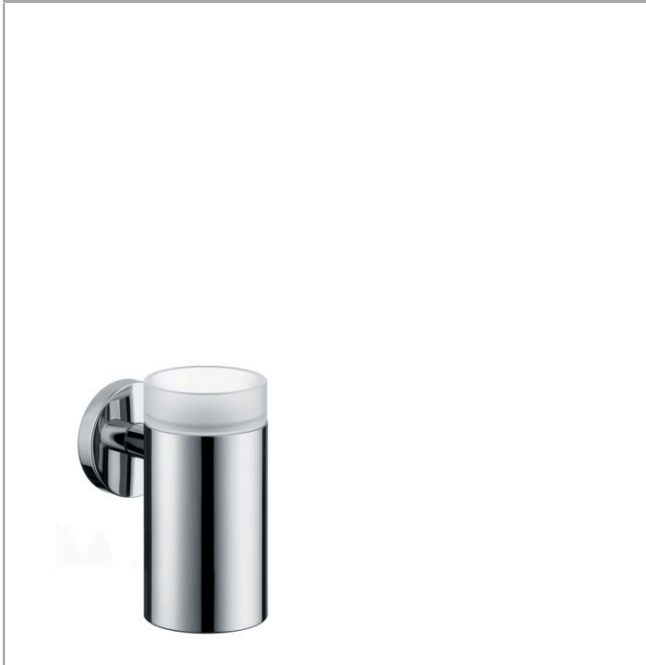

**Logis
Tumbler**

Finish: **chrome** Part no. : **40518000**

Description

Features

- Wall-mounted
- Matt glass
- Metal holder
- With mounting material
- Concealed fastening
- Diameter of drilled hole: 0.23"

Item details

List Price \$ 145.00

Product image

Scale drawing

**Logis
Tumbler**

Finish: **chrome** Part no. : **40518000**

Exploded drawing

Year of production: >09/08

**Logis
Tumbler**

Finish: **chrome** Part no. : **40518000**

Spare parts list

Year of production: >09/08

Pos.	Description	Part no.	Price	PU
1	escutcheon	98538000	-	1
2	support element	98539000	-	1
3	hollow set screw M4x4	98540000	-	1
4	mounting set	96179000	-	1
5	tumbler on its own	98546000	-	1