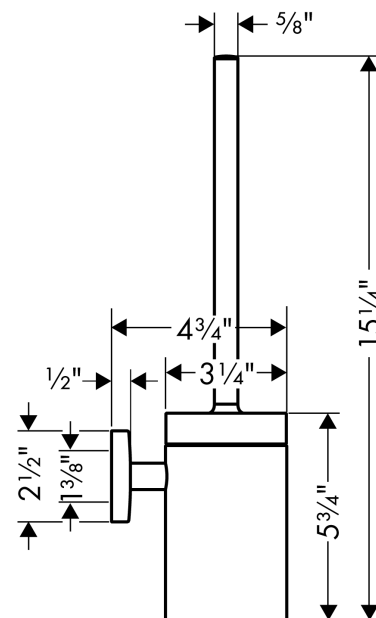

**Logis**

**Toilet Brush with Holder**

Finish: **brushed nickel** Part no. : **40522820**

**Description**

**Features**

- Wall-mounted
- Brass
- Material recess: matt glass
- With removable insert
- With mounting material
- Concealed fastening
- Diameter of drilled hole: 0.23"

**Item details**

List Price \$ 230.00

**Product image**

**Scale drawing**

**Logis**  
**Toilet Brush with Holder**

Finish: **brushed nickel** Part no. : **40522820**

**Exploded drawing**

Year of production: >11/08

**Logis**

**Toilet Brush with Holder**

Finish: **brushed nickel** Part no. : **40522820**

**Spare parts list**

Year of production: >11/08

Pos.	Description	Part no.	Price	PU
1	escutcheon	98538820	-	1
2	support element	98539000	-	1
3	hollow set screw M4x4	98540000	-	1
4	mounting set	96179000	-	1
5	stick with brush	95577820	-	1
6	WC-brush black Ø 66 mm	40068000	-	1
7	glass cup on its own	98548000	-	1