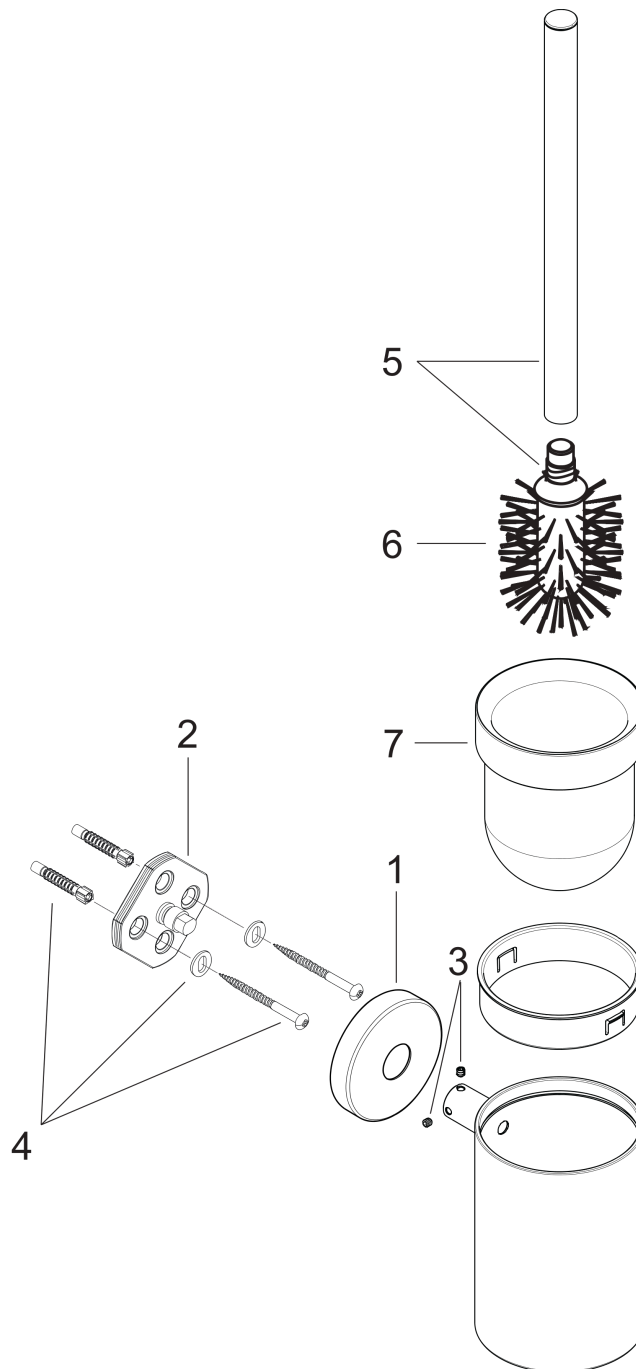

**Logis**

**Toilet Brush with Holder**

Finish: **brushed nickel** Part no. : **40522820**

**Description**

**Features**

- Wall-mounted
- Brass
- Material recess: matt glass
- With removable insert
- With mounting material
- Concealed fastening
- Diameter of drilled hole: 0.23"

**Item details**

List Price \$ 230.00

**Product image**

**Scale drawing**

**Logis**  
**Toilet Brush with Holder**

Finish: **brushed nickel** Part no. : **40522820**

**Exploded drawing**

Year of production: >11/08

**Logis**

**Toilet Brush with Holder**

Finish: **brushed nickel** Part no. : **40522820**

**Spare parts list**

Year of production: >11/08

Pos.	Description	Part no.	Price	PU
1	escutcheon	98538820	-	1
2	support element	98539000	-	1
3	hollow set screw M4x4	98540000	-	1
4	mounting set	96179000	-	1
5	stick with brush	95577820	-	1
6	WC-brush black Ø 66 mm	40068000	-	1
7	glass cup on its own	98548000	-	1