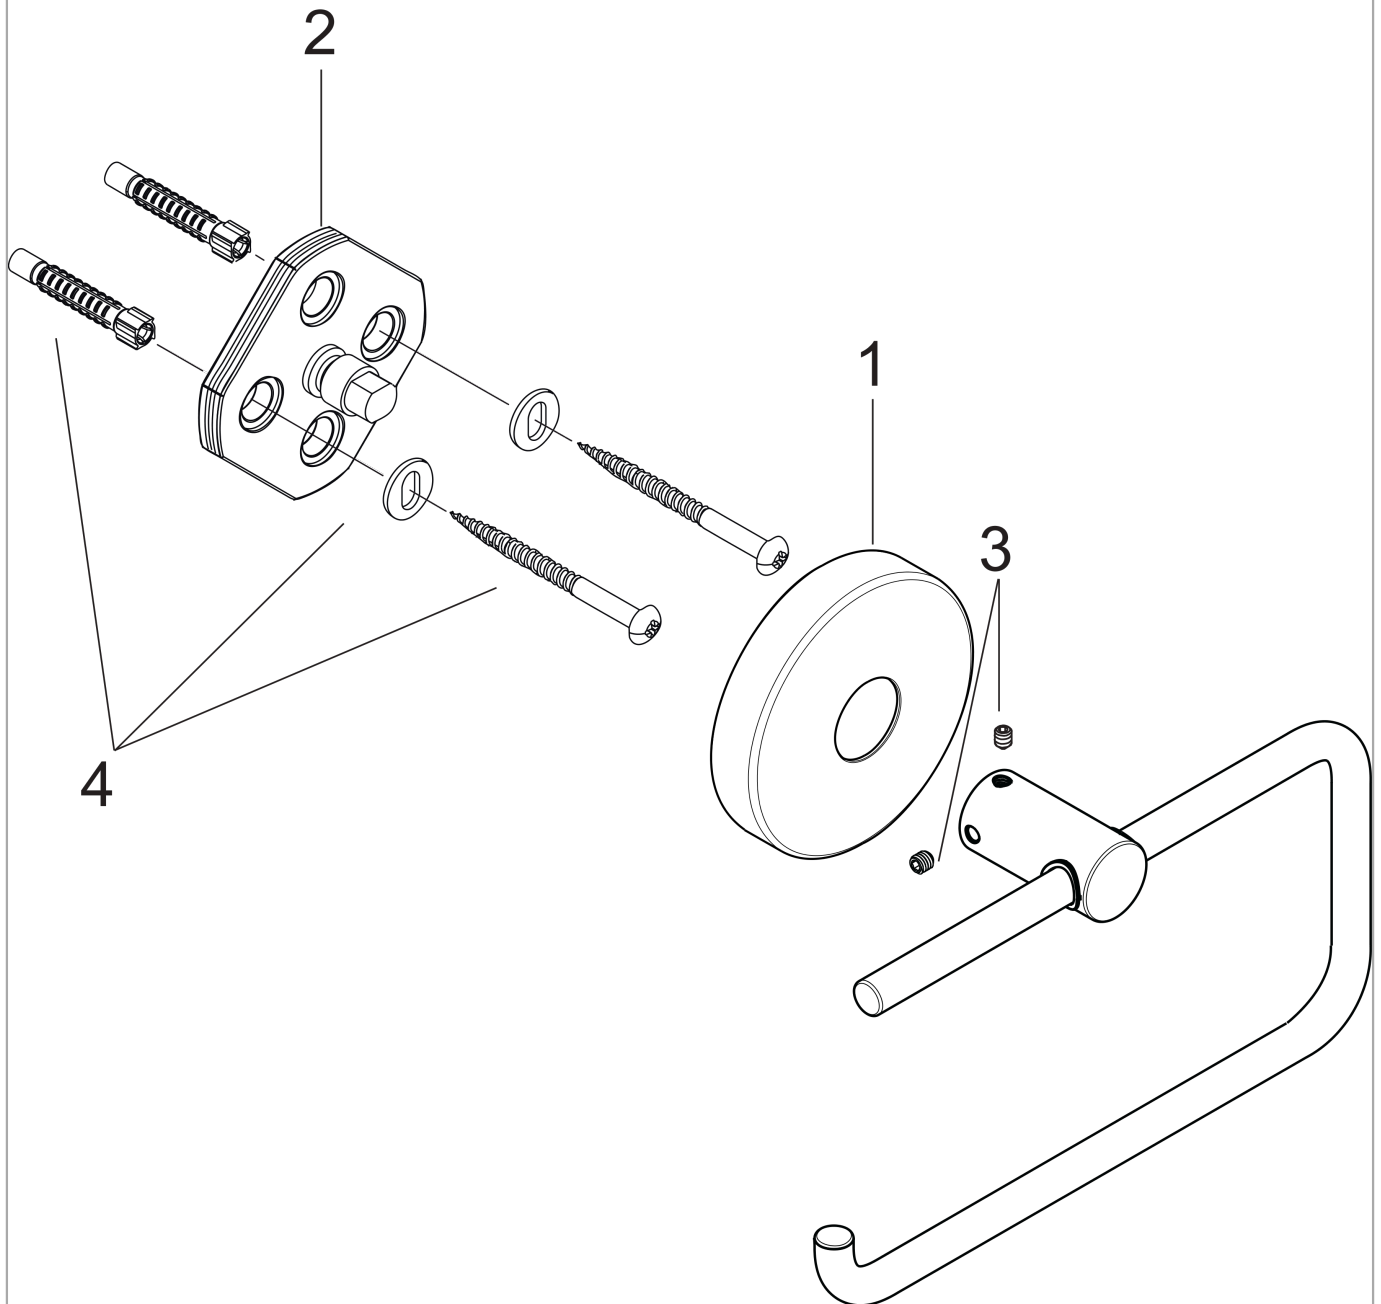

**Logis**

**Toilet Paper Holder**

Finish: **brushed nickel** Part no. : **40526820**

**Description**

**Features**

- Wall-mounted
- Brass
- Metal holder
- With mounting material
- Concealed fastening
- Diameter of drilled hole: 0.23"

**Item details**

List Price \$ 154.00

**Product image**

**Scale drawing**

Logis  
 Toilet Paper Holder  
 Finish: brushed nickel Part no. : 40526820

Exploded drawing

Year of production: >11/08

**Logis**

**Toilet Paper Holder**

Finish: **brushed nickel** Part no. : **40526820**

**Spare parts list**

Year of production: >11/08

Pos.	Description	Part no.	Price	PU
1	escutcheon	98538820	-	1
2	support element	98539000	-	1
3	hollow set screw M4x4	98540000	-	1
4	mounting set	96179000	-	1