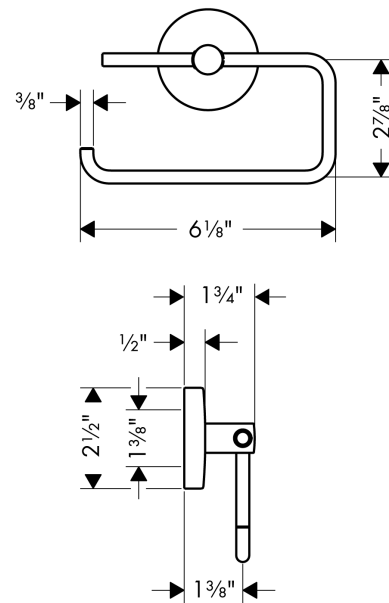

**Logis**

**Toilet Paper Holder**

Finish: **brushed nickel** Part no. : **40526820**

**Description**

**Features**

- Wall-mounted
- Brass
- Metal holder
- With mounting material
- Concealed fastening
- Diameter of drilled hole: 0.23"

**Item details**

List Price \$ 154.00

**Product image**

**Scale drawing**

Logis  
 Toilet Paper Holder  
 Finish: brushed nickel Part no. : 40526820

Exploded drawing

Year of production: >11/08

**Logis**

**Toilet Paper Holder**

Finish: **brushed nickel** Part no. : **40526820**

**Spare parts list**

Year of production: >11/08

Pos.	Description	Part no.	Price	PU
1	escutcheon	98538820	-	1
2	support element	98539000	-	1
3	hollow set screw M4x4	98540000	-	1
4	mounting set	96179000	-	1