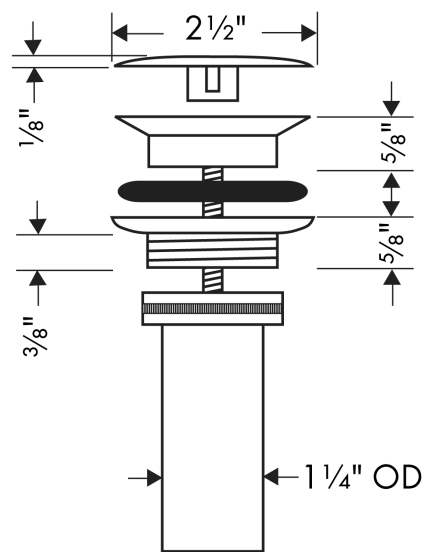

**Drain for Sinks**

Finish: **polished nickel** Part no. : **50001831**

**Description**

**Features**

- Non-closing valve
- For sinks without overflow
- With overflow

**Item details**

List Price \$ 109.00

**Compliance / Sustainability**

**Product image**

**Scale drawing**

**Drain for Sinks**

Finish: **polished nickel** Part no. : **50001831**

**Exploded drawing**

Year of production: **01/12 - 06/22**

**Drain for Sinks**

Finish: **polished nickel** Part no. : **50001831**

**Spare parts list**

Year of production: **01/12 - 06/22**

<b>Pos.</b>	<b>Description</b>	<b>Part no.</b>	<b>Price</b>	<b>PU</b>
1	cover	97141830	-	1
2	screw	98000000	-	1
3	form ring	96361000	-	1