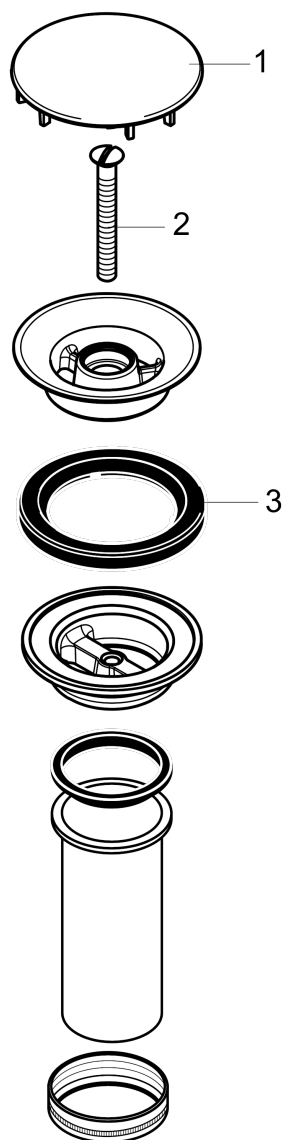

**Drain for Sinks**

Finish: **polished nickel** Part no. : **50001831**

**Description**

**Features**

- Non-closing valve
- For sinks without overflow
- With overflow

**Item details**

List Price \$ 109.00

**Compliance / Sustainability**

**Product image**

**Scale drawing**

**Drain for Sinks**

Finish: **polished nickel** Part no. : **50001831**

**Exploded drawing**

Year of production: **01/12 - 06/22**

**Drain for Sinks**

Finish: **polished nickel** Part no. : **50001831**

**Spare parts list**

Year of production: **01/12 - 06/22**

<b>Pos.</b>	<b>Description</b>	<b>Part no.</b>	<b>Price</b>	<b>PU</b>
1	cover	97141830	-	1
2	screw	98000000	-	1
3	form ring	96361000	-	1