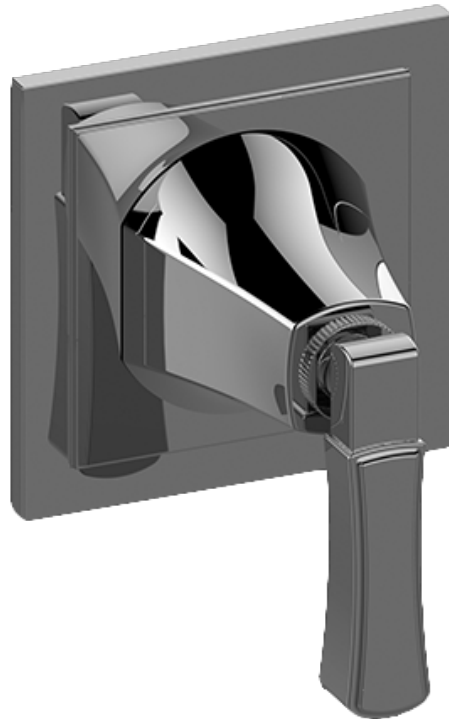

SHOWER  
 Finezza DUE Two-Way Diverter  
 Valve Trim Plate and Handle  
**G-8173-LM47E1-T**

**Information**

- Single metal handle
- Decorative trim plate
- Use with G-8052 2-way diverter (pass through) control rough valve WITH off function
- To complete package, you must order rough valve
- ADA

**Finishes**

# G-8173-LM47E1-T

Finezza DUE Collection

Two-Way Diverter Valve Trim Plate and Handle

**GRAFF**<sup>®</sup>  
CUTTING EDGE DESIGN

## Product Features

- Single metal handle
- Decorative trim plate
- Use with G-8052 2-way diverter (pass through) control rough valve WITH off function
- To complete package, you must order rough valve