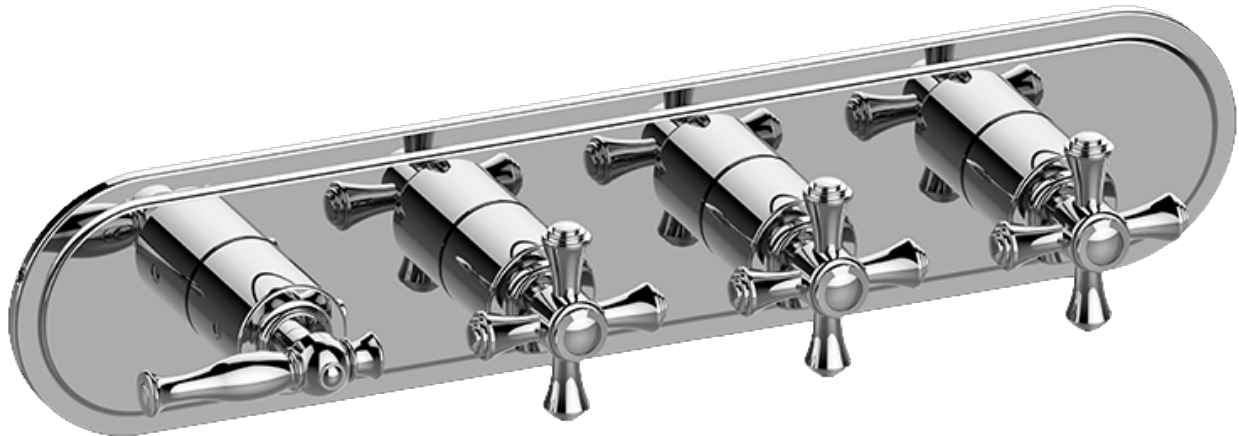

SHOWER
Lauren M-Series Valve Horizontal
Trim with Four Handles
G-8088H-LM22C3-T

GRAFF[®]

Information

- Four metal handles, decorative trim plate
- Use with M-Series rough valves

Finishes

24K Gold

24K Brushed
Gold

Olive Bronze

Polished
Chrome

Polished
Nickel

Steelnox[®]
(Satin Nickel)

Vintage
Brushed Brass