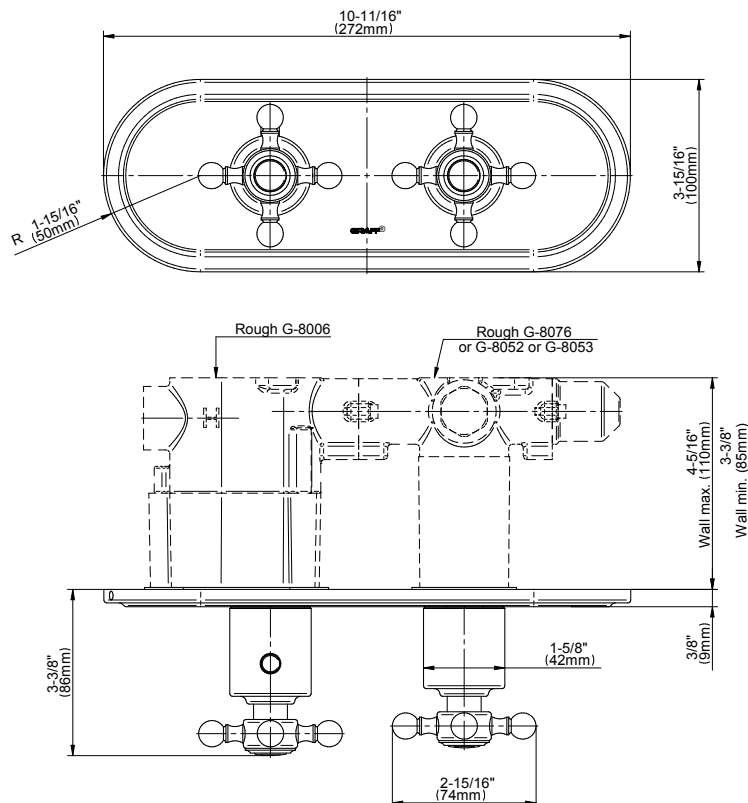

The measurements shown are for reference only. Products and specifications shown are subject to change without notice. Revised 03/2018

www.graff-designs.com | phone: 800-954-4723