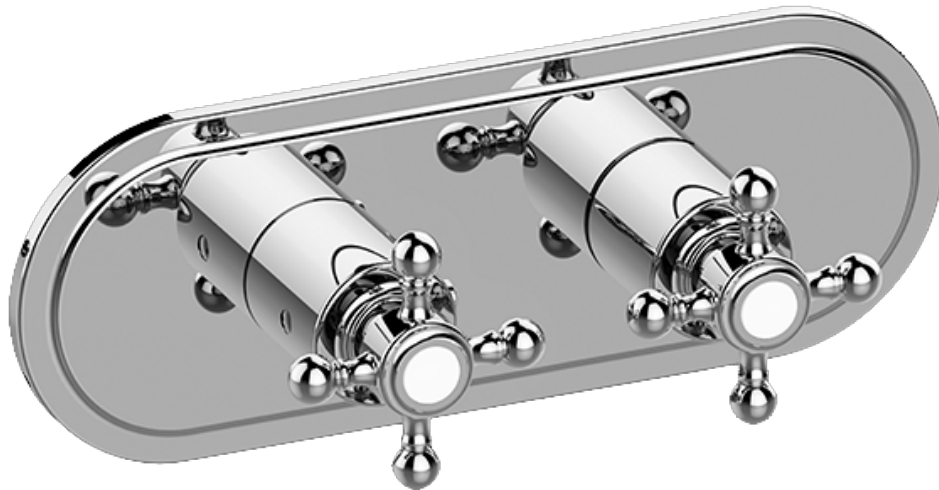

SHOWER  
Canterbury M-Series Valve  
Horizontal Trim with Two Handles  
**G-8086H-C2E0-T**

---

**GRAFF®**

### Information

- Two metal handles, decorative trim plate
- Use with M-Series rough valves
- LM15E0, LM34E0 and LC1E0 handles should not be used with 2-way or 3-way diverter valves

# G-8086H-C2E0-T

Canterbury Collection

M-Series Valve Horizontal Trim with Two Handles

## Product Features

- Two metal handles, decorative trim plate
- Use with M-Series rough valves
- LM15E0, LM34E0 and LC1E0 handles should not be used with 2-way or 3-way diverter valves