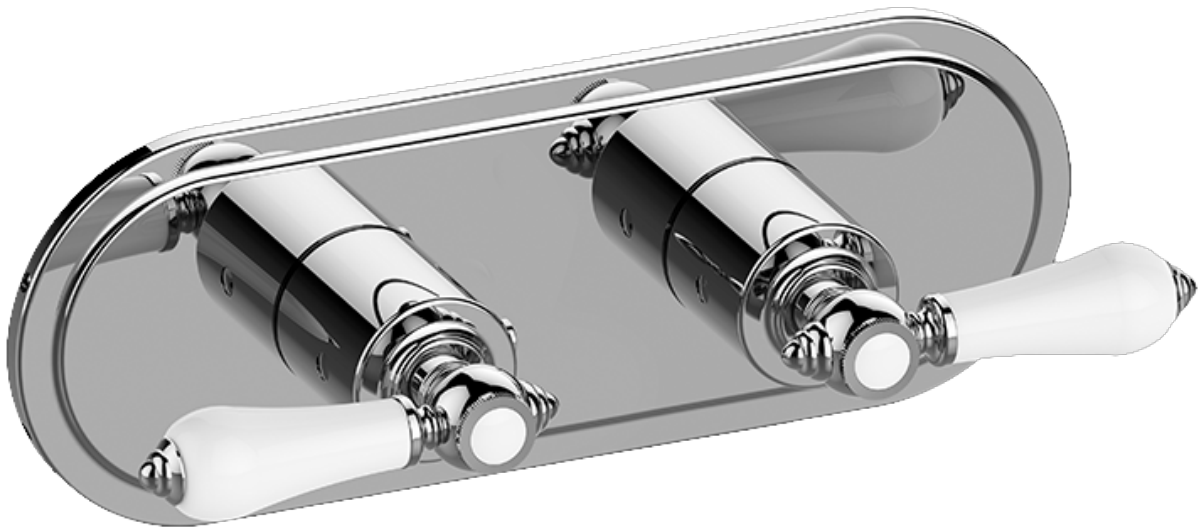

SHOWER
Canterbury M-Series Valve
Horizontal Trim with Two Handles
G-8086H-LC1E0-T

GRAFF®

Information

- Two metal handles
- Decorative trim plate
- Use with M-Series rough valves
- LM15E0, LM34E0 and LC1E0 handles should not be used with 3-way diverter valve
- ADA

Finishes

24K Gold

24K Brushed
Gold

Olive Bronze

Polished
Chrome

Polished
Nickel

Steelnox®
(Satin Nickel)

Vintage
Brushed Brass