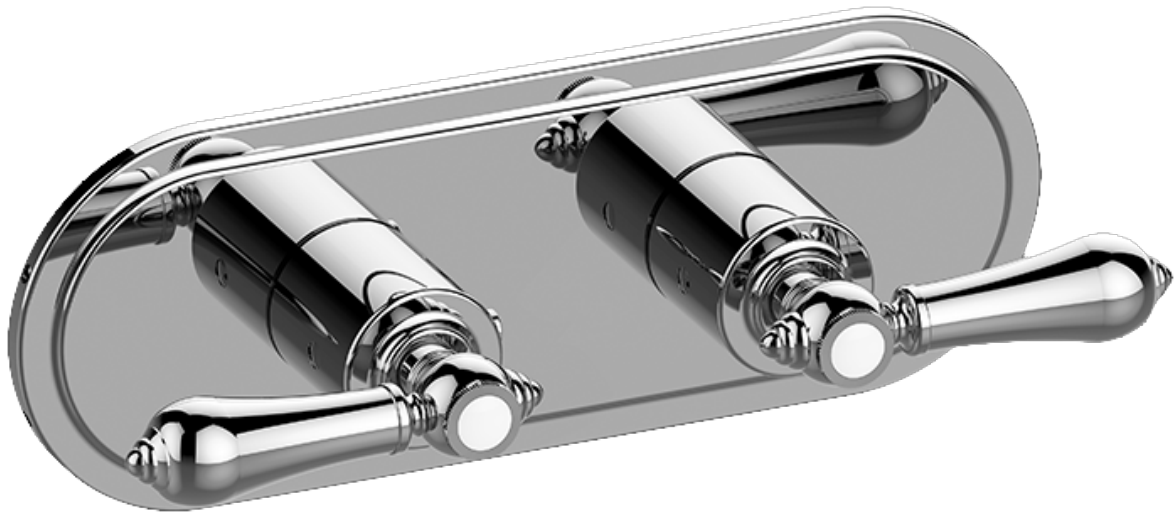

SHOWER  
Canterbury M-Series Valve  
Horizontal Trim with Two Handles  
**G-8086H-LM34E0-T**

---

**GRAFF®**

### Information

- Two metal handles, decorative trim plate
- Use with M-Series rough valves
- LM15E0, LM34E0 and LC1E0 handles should not be used with 2-way or 3-way diverter valves