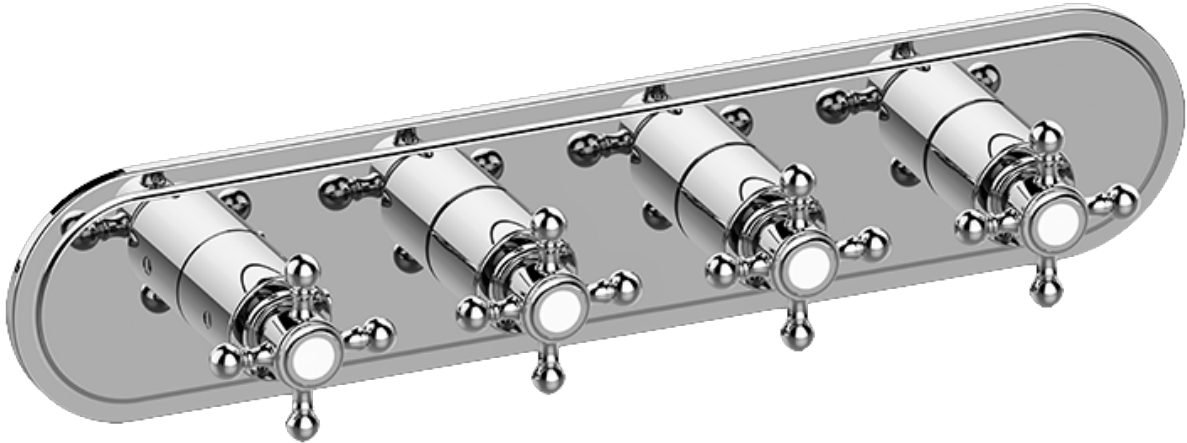

SHOWER  
Canterbury M-Series Valve  
Horizontal Trim with Four Handles  
**G-8088H-C2E0-T**

---

**GRAFF®**

### Information

- Four metal handles, decorative trim plate
- Use with M-Series rough valves