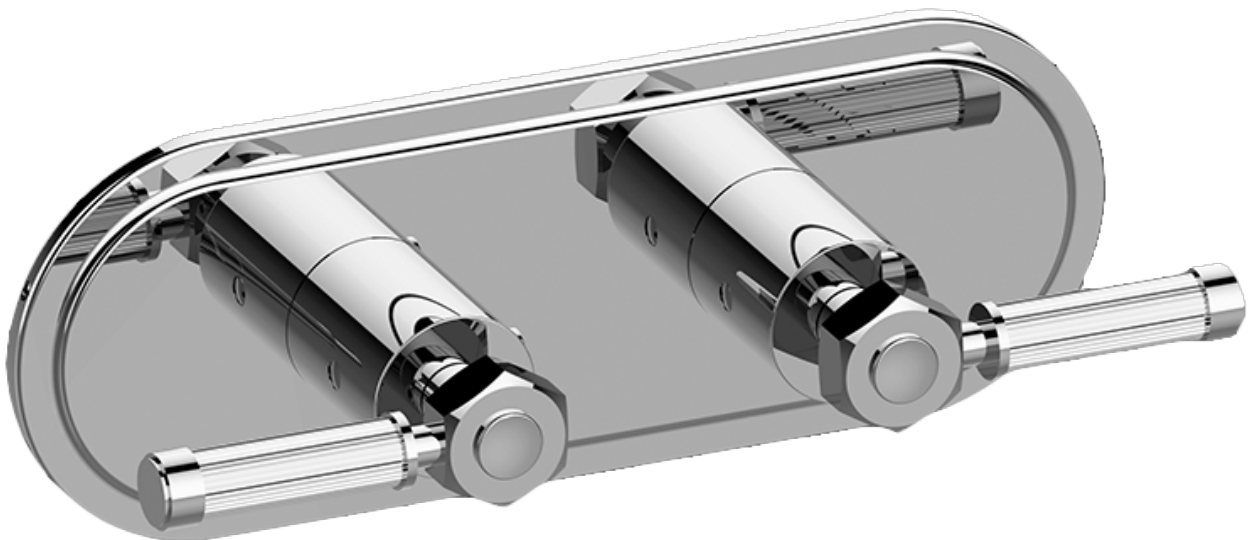

SHOWER
 Vintage M-Series Valve Horizontal
 Trim with Two Handles
G-8086H-LM56E0-T

Information

- Two metal handles
- Decorative trim plate
- Use with M-Series rough valves
- LM56E0 handles should not be used with 2-way or 3-way diverter valves
- ADA

Finishes

White

G-8086H-LM56E0-T

Vintage Series